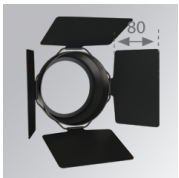

Description:
LOOK/IMAG ACC. ADAPTOR

Code produit:
CURD95B

Description:
LOOK/IMAG ACC. BUFFER

Code produit:
ELRD150

Description:
LOOK/IMAG ACC. FRESNEL LENS

Code produit:
HORD150

Description:
LOOK/IMAG ACC. HONEYCOMB GRILLE