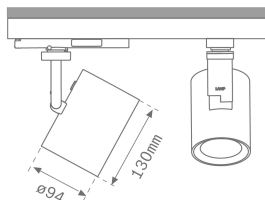

Finish: Texturised graphite RAL 7021

Dimensions: 130 x 94 x 185 mm

Weight: 1.192 g

Installation: 3-Circuit track

TECHNICAL SPECIFICATIONS:

Light output:	2.609 lm	°K :	4000
Plum:	28,8W	CRI :	90
Efficacy:	90,6 lm/w	R9 :	58
UGR:	<19	MacAdam:	3
Type:	COB	Power Supply:	220-240V 50/60Hz
LED Lifetime:	50.000 L80 B10 (Ta=25°C)	Gear:	Electronic
Power:	25W		