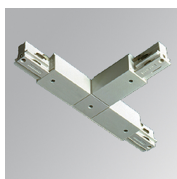

Product code:

TKATLIDNB

TKATLIDNG

TKATLIDNW

TKATLIDNB

TKATLIDNG

TKATLIDNW

TKATRIDNB

TKATRIDNG

TKATRIDNW

TKATRODNB

TKATRODNG

TKATRODNW

Description:

TRACK ACC. INT LEFT T JOINT BK.

TRACK ACC. INT LEFT T JOINT GR.

TRACK ACC. INT LEFT T JOINT WH.

TRACK ACC. EXT LEFT T JOINT BK.

TRACK ACC. EXT LEFT T JOINT GR.

TRACK ACC. EXT LEFT T JOINT WH.

TRACK ACC. INT RIGHT T JOINT BK.

TRACK ACC. INT RIGHT T JOINT GR.

TRACK ACC. INT RIGHT T JOINT WH.

TRACK ACC. EXT RIGHT T JOINT BK.

TRACK ACC. EXT RIGHT T JOINT GR.

TRACK ACC. EXT RIGHT T JOINT WH.