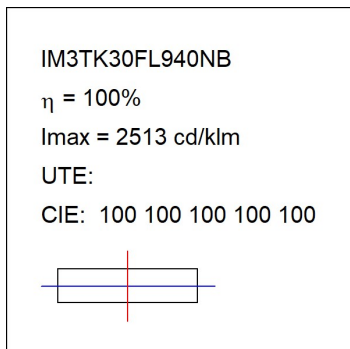

PHOTOMETRIC DATA :