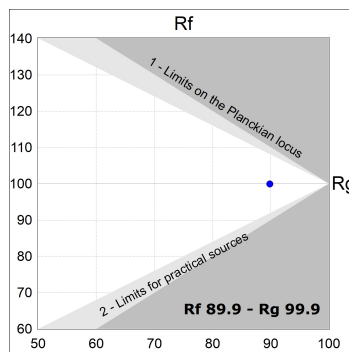

PHOTOMETRIC DATA :