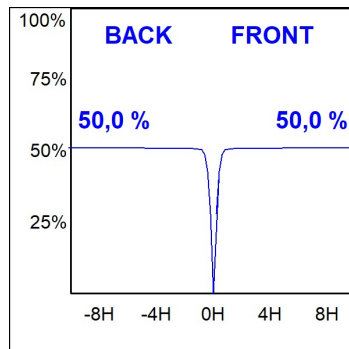

PHOTOMETRIC DATA :