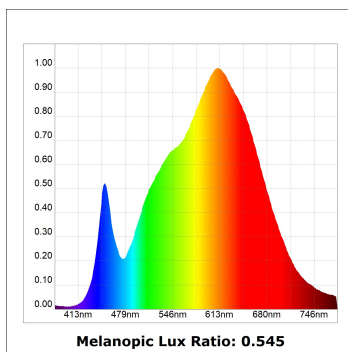

PHOTOMETRIC DATA :