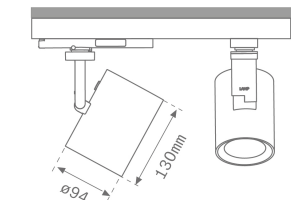

Finish: Texturised graphite RAL 7021

Dimensions: 130 x 94 x 185 mm

Weight: 1.192 g

Installation: 3-Circuit track

TECHNICAL SPECIFICATIONS:

Light output:	2.449 lm	°K :	3000
Plum:	28,8W	CRI :	90
Efficacy:	85 lm/w	R9 :	50
UGR:	<19	MacAdam:	3
Type:	COB	Power Supply:	220-240V 50/60Hz
LED Lifetime:	50.000 L80 B10 (Ta=25°C)	Gear:	Electronic
Power:	25W		