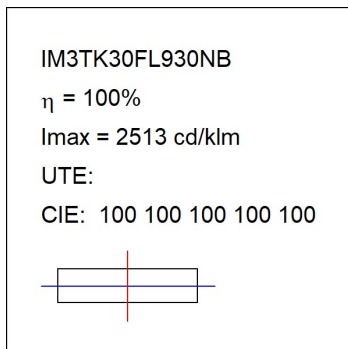

PHOTOMETRIC DATA :