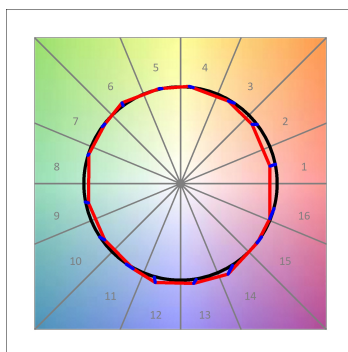

PHOTOMETRIC DATA :