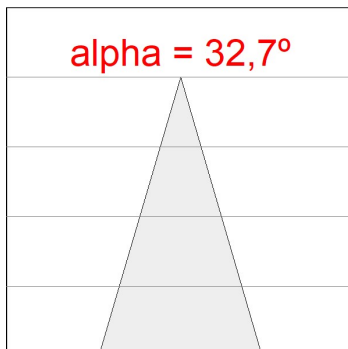

PHOTOMETRIC DATA :