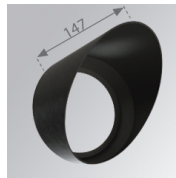

Code produit:
SCRD170B

Description:
LOOK/IMAG ACC. SCREEN