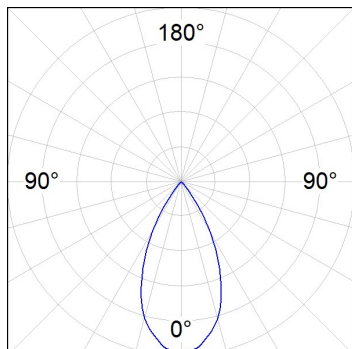

PHOTOMETRIC DATA :