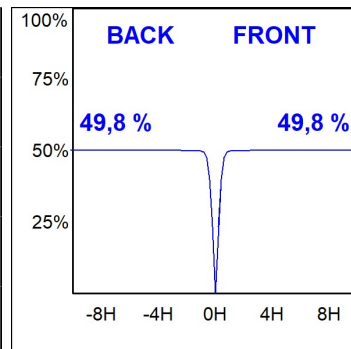

PHOTOMETRIC DATA :