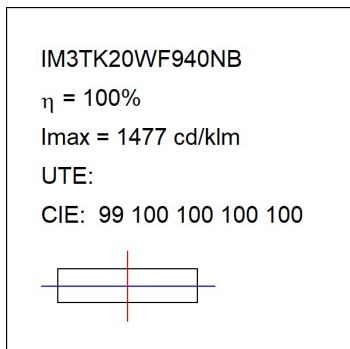

PHOTOMETRIC DATA :