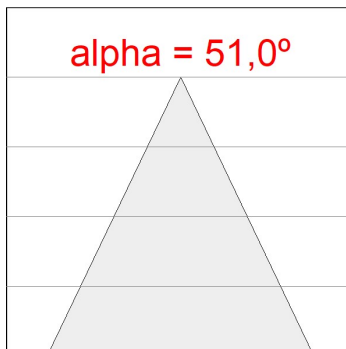

PHOTOMETRIC DATA :