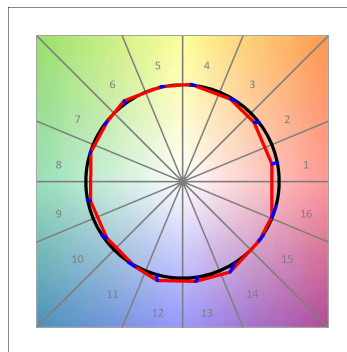

PHOTOMETRIC DATA :