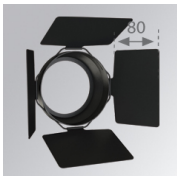

Description:
LOOK/IMAG ACC. ADAPTOR

Product code:
CURD95B

Description:
LOOK/IMAG ACC. BUFFER

Product code:
ELRD150

Description:
LOOK/IMAG ACC. FRESNEL LENS

Product code:
HORD150

Description:
LOOK/IMAG ACC. HONEYCOMB GRILLE