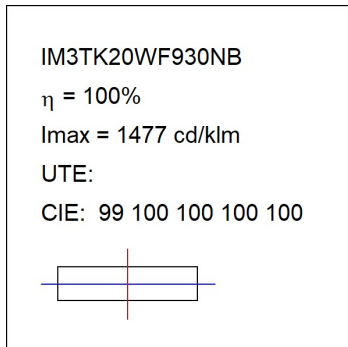

PHOTOMETRIC DATA :