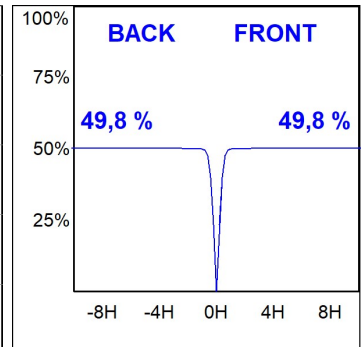

PHOTOMETRIC DATA :