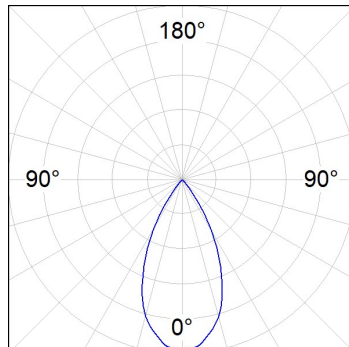

PHOTOMETRIC DATA :