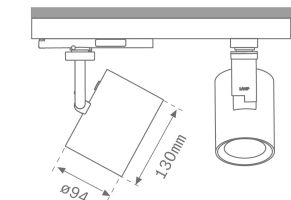

Finish: Texturised graphite RAL 7021

Dimensions: 130 x 94 x 185 mm

Weight: 1.192 g

Installation: 3-Circuit track

TECHNICAL SPECIFICATIONS:

Light output:	1.607 lm	°K :	3000
Plum:	16W	CRI :	90
Efficacy:	100,5 lm/w	R9 :	50
UGR:	<19	MacAdam:	3
Type:	COB	Power Supply:	220-240V 50/60Hz
LED Lifetime:	50.000 L80 B10 (Ta=25°C)	Gear:	Electronic
Power:	14W		