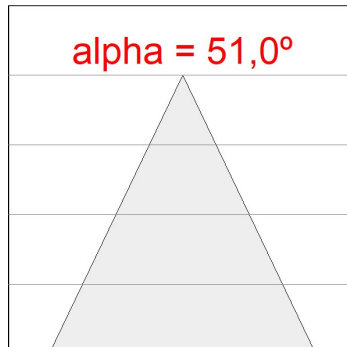

PHOTOMETRIC DATA :