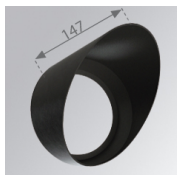

Code produit:

SCRD170B

Description:

LOOK/IMAG ACC. SCREEN