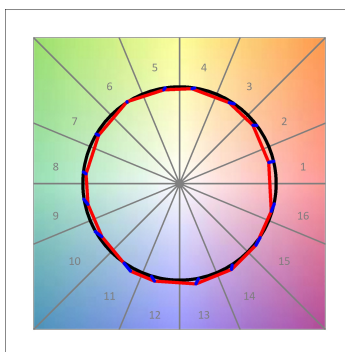

PHOTOMETRIC DATA :