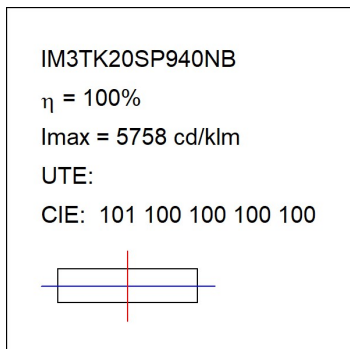

PHOTOMETRIC DATA :