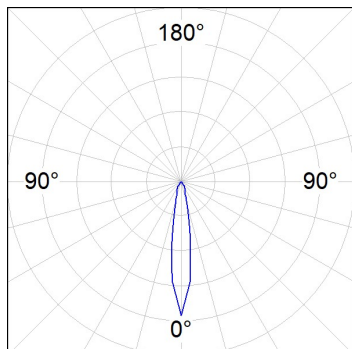

PHOTOMETRIC DATA :