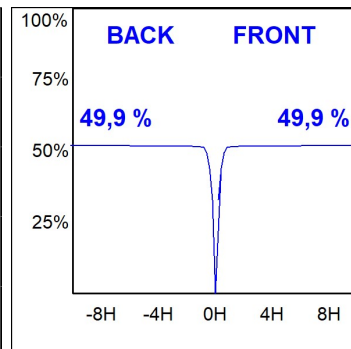

PHOTOMETRIC DATA :