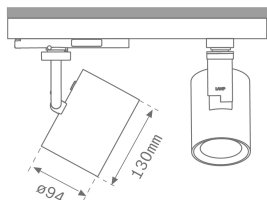

Finish: Texturised graphite RAL 7021

Dimensions: 130 x 94 x 185 mm

Weight: 1.192 g

Installation: 3-Circuit track

TECHNICAL SPECIFICATIONS:

Light output:	1.509 lm	°K :	4000
Plum:	16W	CRI :	90
Efficacy:	94,3 lm/w	R9 :	58
UGR:	<19	MacAdam:	3
Type:	COB	Power Supply:	220-240V 50/60Hz
LED Lifetime:	50.000 L80 B10 (Ta=25°C)	Gear:	Electronic
Power:	14W		