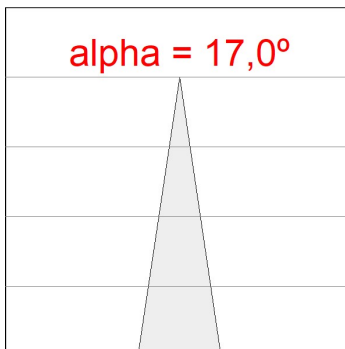

PHOTOMETRIC DATA :