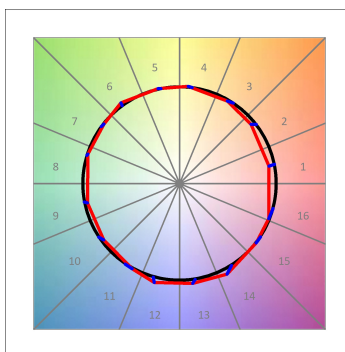

PHOTOMETRIC DATA :