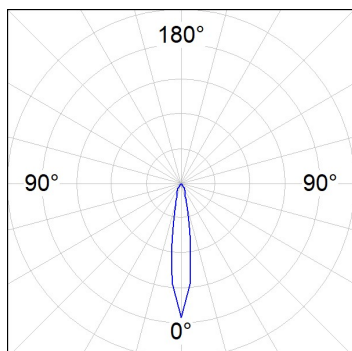

PHOTOMETRIC DATA :