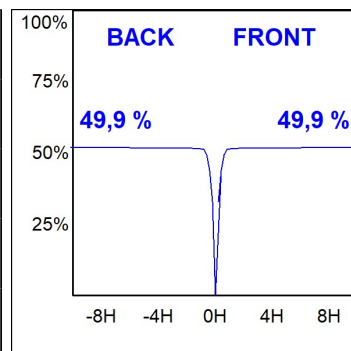

PHOTOMETRIC DATA :