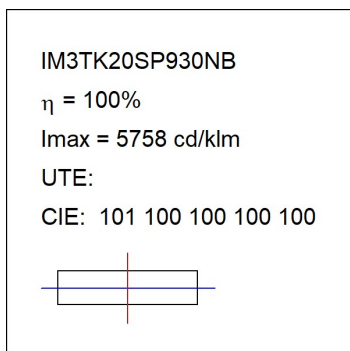

PHOTOMETRIC DATA :