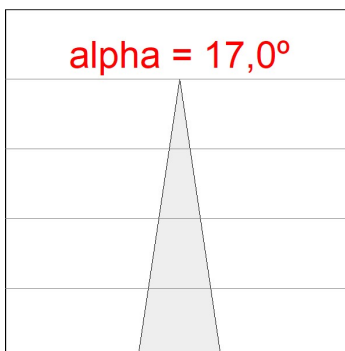

PHOTOMETRIC DATA :