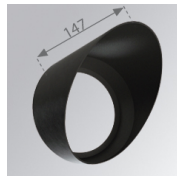

Code produit:
SCRD170B

Description:
LOOK/IMAG ACC. SCREEN