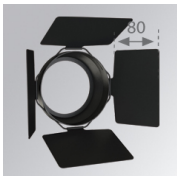

Description:
LOOK/IMAG ACC. ADAPTOR

Code produit:
CURD95B

Description:
LOOK/IMAG ACC. BUFFER

Code produit:
ELRD150

Description:
LOOK/IMAG ACC. FRESNEL LENS

Code produit:
HORD150

Description:
LOOK/IMAG ACC. HONEYCOMB GRILLE