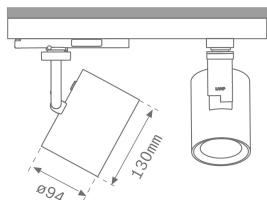

Finish: Texturised graphite RAL 7021

Dimensions: 130 x 94 x 185 mm

Weight: 1.192 g

Installation: 3-Circuit track

TECHNICAL SPECIFICATIONS:

Light output:	1.565 lm	°K :	4000
Plum:	16W	CRI :	90
Efficacy:	97,8 lm/w	R9 :	58
UGR:	<19	MacAdam:	3
Type:	COB	Power Supply:	220-240V 50/60Hz
LED Lifetime:	50.000 L80 B10 (Ta=25°C)	Gear:	Electronic
Power:	14W		