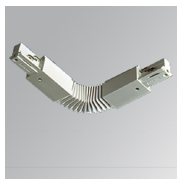

Finish: Texturised graphite RAL 7021

Dimensions: 130 x 94 x 185 mm

Weight: 1.192 g

Installation: 3-Circuit track

TECHNICAL SPECIFICATIONS:

Light output:	1.565 lm	°K :	4000
Plum:	16W	CRI :	90
Efficacy:	97,8 lm/w	R9 :	58
UGR:	<19	MacAdam:	3
Type:	COB	Power Supply:	220-240V 50/60Hz
LED Lifetime:	50.000 L80 B10 (Ta=25°C)	Gear:	Electronic
Power:	14W		

TRACK ACC COVER "X" REC N/D BK

Product code:

TKACXW

Description:

TRACK ACC COVER "X" REC N/D WH

Product code:

TKAECB

TKAECG

TKAECW

Description:

TRACK ACC. END COVER BK.

TRACK ACC. END COVER GR.

TRACK ACC. END COVER WH.

Product code:

TKAJFDB

TKAJFDNG