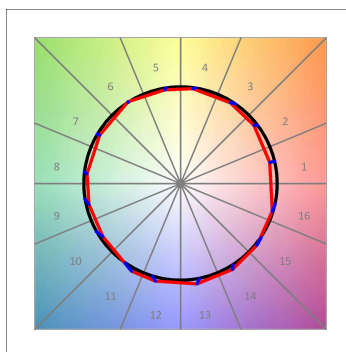

PHOTOMETRIC DATA :