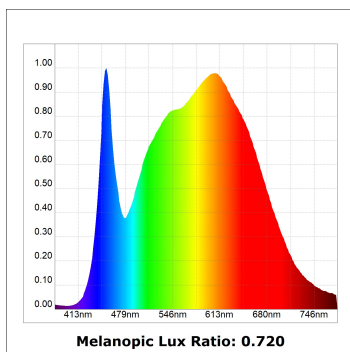

PHOTOMETRIC DATA :