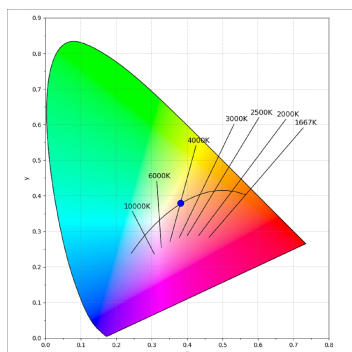

PHOTOMETRIC DATA :