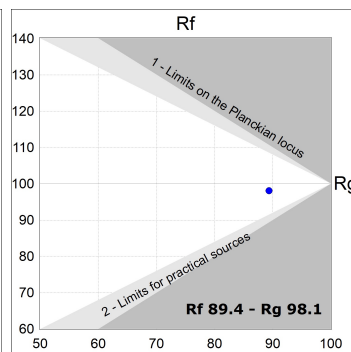

PHOTOMETRIC DATA :