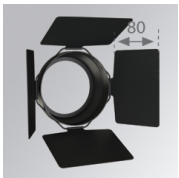

Description:
LOOK/IMAG ACC. ADAPTOR

Product code:
CURD95B

Description:
LOOK/IMAG ACC. BUFFER

Product code:
ELRD150

Description:
LOOK/IMAG ACC. FRESNEL LENS

Product code:
HORD150

Description:
LOOK/IMAG ACC. HONEYCOMB GRILLE