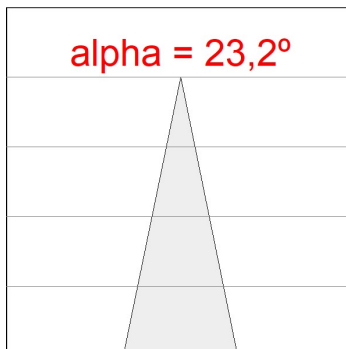

PHOTOMETRIC DATA :