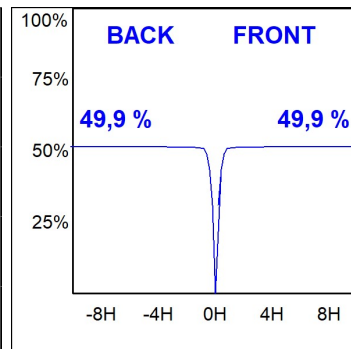

PHOTOMETRIC DATA :