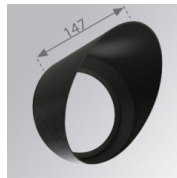

Product code:
SCRD170B

Description:
LOOK/IMAG ACC. SCREEN