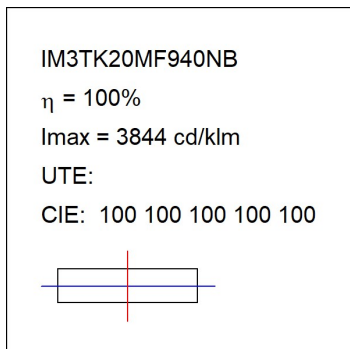

PHOTOMETRIC DATA :