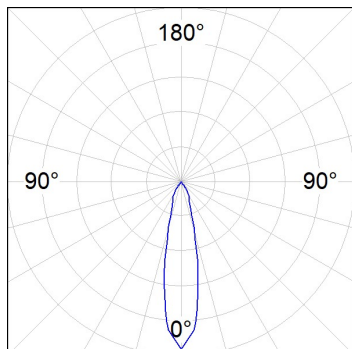

PHOTOMETRIC DATA :