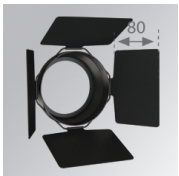

Product code:
LORD170B

Description:
LOOK/IMAG ACC. ANTI-GLARE LOUVRES