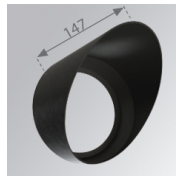

Product code:
SCRD170B

Description:
LOOK/IMAG ACC. SCREEN