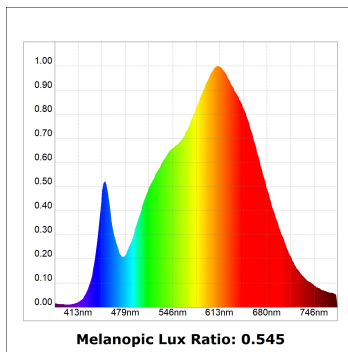

PHOTOMETRIC DATA :