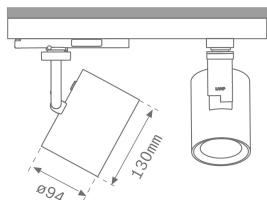

Finish: Texturised graphite RAL 7021

Dimensions: 130 x 94 x 185 mm

Weight: 1.192 g

Installation: 3-Circuit track

TECHNICAL SPECIFICATIONS:

Light output:	1.505 lm	°K :	3000
Plum:	16W	CRI :	90
Efficacy:	94,1 lm/w	R9 :	50
UGR:	<19	MacAdam:	3
Type:	COB	Power Supply:	220-240V 50/60Hz
LED Lifetime:	50.000 L80 B10 (Ta=25°C)	Gear:	Electronic
Power:	14W		