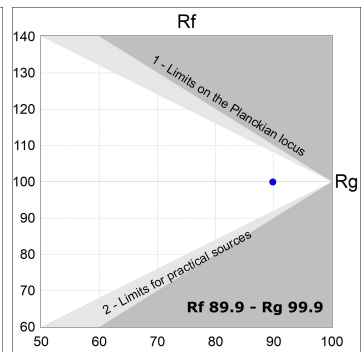

PHOTOMETRIC DATA :