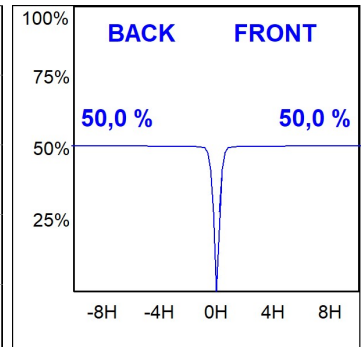

PHOTOMETRIC DATA :