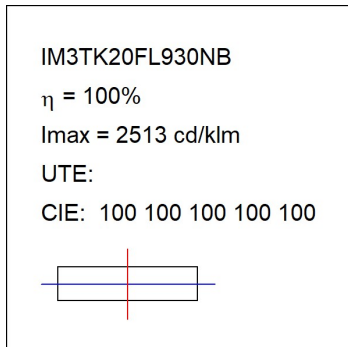

PHOTOMETRIC DATA :