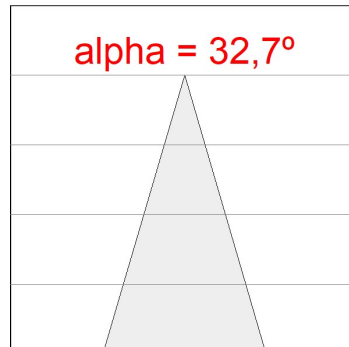

PHOTOMETRIC DATA :