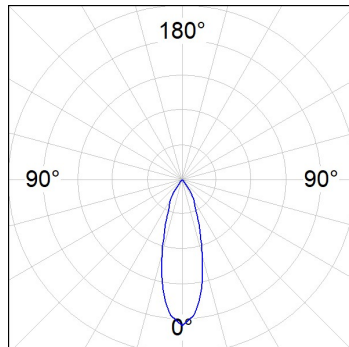

PHOTOMETRIC DATA :