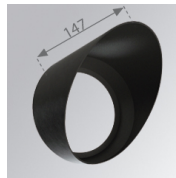

Product code:
SCRD170B

Description:
LOOK/IMAG ACC. SCREEN