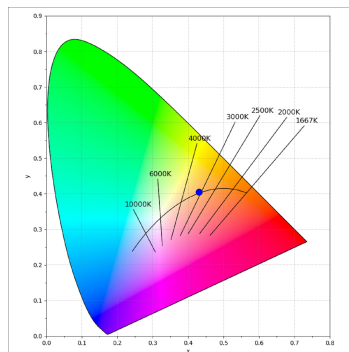

PHOTOMETRIC DATA :