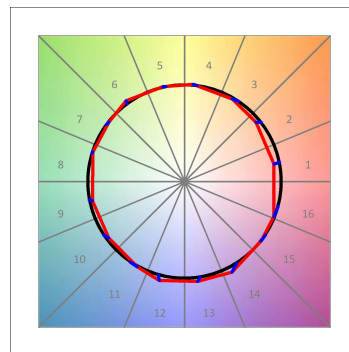

PHOTOMETRIC DATA :