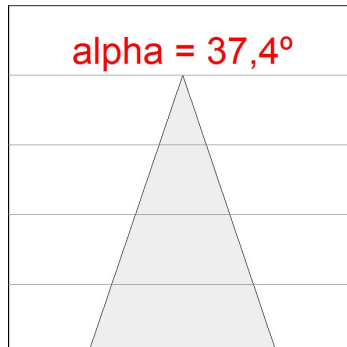

*Light output tolerance +/- 10%*

**CUSTOM MADE OPTIONS:**

HS1TL10FL830NBW

HANCE TRACK 48 1000 WW FL WH.

**PHOTOMETRIC DATA :**

HS1TL10FL830NBW  
 $\eta = 100\%$   
 $I_{max} = 1914 \text{ cd/klm}$   
 UTE:  
 CIE: 99 100 100 100 100