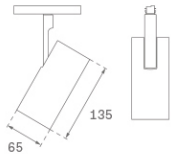

HS1TL10FL830NBW