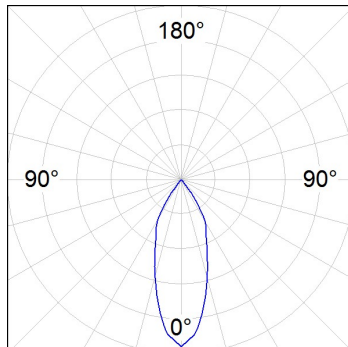

**Finish:** Texturised white RAL 9010

**Weight:** 435 g

**Installation:** 48V track

**TECHNICAL SPECIFICATIONS:**

<b>Light output:</b>	883 lm	<b>°K :</b>	3000
<b>Plum:</b>	9,4W	<b>CRI :</b>	80
<b>Efficacy:</b>	93,9 lm/w	<b>MacAdam:</b>	3
<b>Type:</b>	COB	<b>Power Supply:</b>	48V DC
<b>LED Lifetime:</b>	50.000 L90 B10 (Ta=25°C)	<b>Gear:</b>	Electronic
<b>Power:</b>	9W		

*Light output tolerance +/- 10%*

**CUSTOM MADE OPTIONS:**

HS1TL10FL830NBW

HANCE TRACK 48 1000 WW FL WH.

**PHOTOMETRIC DATA :**

HS1TL10FL830NBW  
 $\eta = 100\%$   
 $I_{max} = 1914 \text{ cd/klm}$   
 UTE:  
 CIE: 99 100 100 100 100