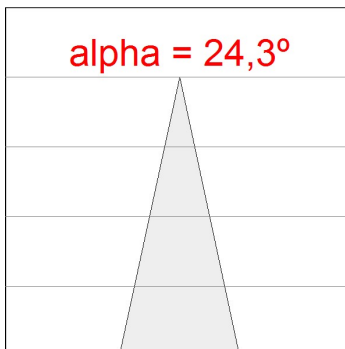

Light output tolerance +/- 10%

CUSTOM MADE OPTIONS:

HS1SR40MF830NBB

HANCE SEMIREC 4000 WW MFL BK.

PHOTOMETRIC DATA :

HS1SR40MF830NBB
 $\eta = 100\%$
 $I_{max} = 4301 \text{ cd/klm}$
 UTE:
 CIE: 101 100 100 100 100