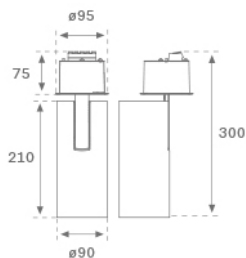

HS1SR40MF830NBB

HANCE SEMIREC 4000 WW MFL BK.

Description:

Multi-directional semi-recessed projector model HANCE SEMIREC 4000 WW MFL BK., LAMP brand. Made of textured black color painted injected aluminium. Passive dissipation for a proper thermal management. Model for LED COB, with warm white colour temperature and control gear included. With Meidum Flood high purity aluminium reflector. Insulation class II.

Finish: Texturised black RAL 9011

Weight: 1.700 g

Installation: Semi-Recessed

TECHNICAL SPECIFICATIONS:

Light output:	3.724 lm	°K :	3000
Plum:	37,6W	CRI :	80
Efficacy:	99 lm/w	MacAdam:	3
Type:	COB	Power Supply:	220-240V 50/60Hz
LED Lifetime:	50.000 L80 B10 (Ta=25°C)	Gear:	Electronic
Power:	34W		

Light output tolerance +/- 10%

CUSTOM MADE OPTIONS:

HS1SR40MF830NBB

HANCE SEMIREC 4000 WW MFL BK.

PHOTOMETRIC DATA :

HS1SR40MF830NBB
 $\eta = 100\%$
 $I_{max} = 4301 \text{ cd/klm}$
 UTE:
 CIE: 101 100 100 100 100

H (m)	D (m)	E _{max}	E _{med}
1	0,43	14530	10399
2	0,86	3633	2600
3	1,29	1614	1155
4	1,72	908	650

ACCESORIES :

Optical

Product code:
HSCU75

Description:
HANCE 3000/4000 ACC. CUTTING BEAM

Product code:
HSHO75