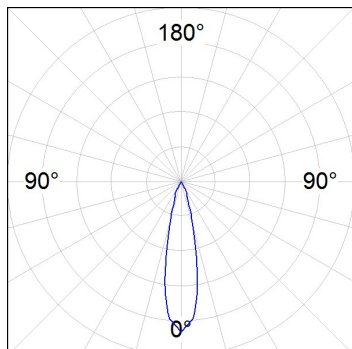

Finish: Texturised black RAL 9011

Weight: 1.700 g

Installation: Semi-Recessed

TECHNICAL SPECIFICATIONS:

Light output:	3.724 lm	°K :	3000
Plum:	37,6W	CRI :	80
Efficacy:	99 lm/w	MacAdam:	3
Type:	COB	Power Supply:	220-240V 50/60Hz
LED Lifetime:	50.000 L80 B10 (Ta=25°C)	Gear:	Electronic
Power:	34W		

Light output tolerance +/- 10%

CUSTOM MADE OPTIONS:

HS1SR40MF830NBB

HANCE SEMIREC 4000 WW MFL BK.

PHOTOMETRIC DATA :

HS1SR40MF830NBB
 $\eta = 100\%$
 $I_{max} = 4301 \text{ cd/klm}$
 UTE:
 CIE: 101 100 100 100 100