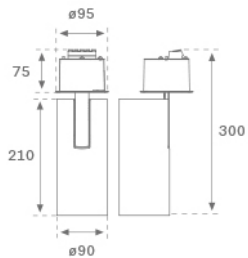

HS1SR40MF830DBW

HANCE SEMIREC 4000 WW MFL DALI WH.

Description:

Multi-directional semi-recessed projector model HANCE SEMIREC 4000 WW MFL DALI WH., LAMP brand. Made of textured white color painted injected aluminium. Passive dissipation for a proper thermal management. Model for LED COB, with warm white colour temperature and control DALI gear included. With Meidum Flood high purity aluminium reflector. Insulation class II.

Finish: Texturised white RAL 9010

Weight: 1.700 g

Installation: Semi-Recessed

TECHNICAL SPECIFICATIONS:

Light output:	3.724 lm	°K :	3000
Plum:	37,6W	CRI :	80
Efficacy:	99 lm/w	MacAdam:	3
Type:	COB	Power Supply:	220-240V 50/60Hz
LED Lifetime:	50.000 L80 B10 (Ta=25°C)	Gear:	Adjustable DALI
Power:	34W		

Light output tolerance +/- 10%

CUSTOM MADE OPTIONS:

HS1SR40MF830DBW

HANCE SEMIREC 4000 WW MFL DALI WH.

PHOTOMETRIC DATA :

HS1SR40MF830NBW
 $\eta = 100\%$
 $I_{max} = 4301 \text{ cd/klm}$
 UTE:
 CIE: 101 100 100 100 100

H (m)	D (m)	E _{max}	E _{med}
1	0,43	14530	10399
2	0,86	3633	2600
3	1,29	1614	1155
4	1,72	908	650

ACCESORIES :

Optical

Product code:
HSCU75

Description:
HANCE 3000/4000 ACC. CUTTING BEAM

Product code:
HSHO75