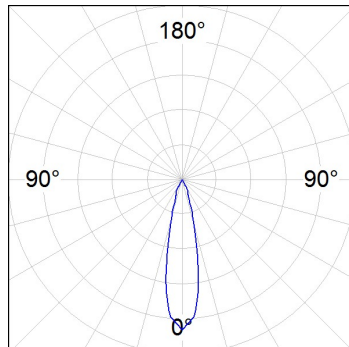

Finish: Texturised white RAL 9010

Weight: 1.700 g

Installation: Semi-Recessed

TECHNICAL SPECIFICATIONS:

Light output:	3.724 lm	°K :	3000
Plum:	37,6W	CRI :	80
Efficacy:	99 lm/w	MacAdam:	3
Type:	COB	Power Supply:	220-240V 50/60Hz
LED Lifetime:	50.000 L80 B10 (Ta=25°C)	Gear:	Adjustable DALI
Power:	34W		

Light output tolerance +/- 10%

CUSTOM MADE OPTIONS:

HS1SR40MF830DBW

HANCE SEMIREC 4000 WW MFL DALI WH.

PHOTOMETRIC DATA :

HS1SR40MF830NBW
 $\eta = 100\%$
 $I_{max} = 4301 \text{ cd/klm}$
 UTE:
 CIE: 101 100 100 100 100