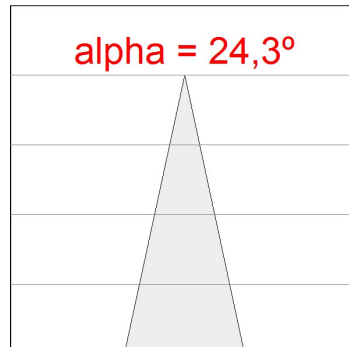

HS1SR40MF830DBW

HANCE SEMIREC 4000 WW MFL DALI WH.

PHOTOMETRIC DATA :

HS1SR40MF830NBW
 $\eta = 100\%$
 $I_{max} = 4301 \text{ cd/klm}$
UTE:
CIE: 101 100 100 100 100

H (m)	D (m)	E_{max}	E_{med}
1	0,43	14530	10399
2	0,86	3633	2600
3	1,29	1614	1155
4	1,72	908	650