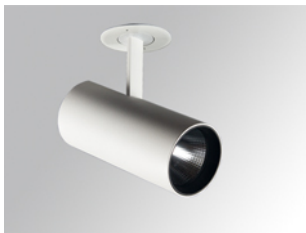

HS1SR40MF830DBW

HANCE SEMIREC 4000 WW MFL DALI WH.

Description:

Multi-directional semi-recessed projector model HANCE SEMIREC 4000 WW MFL DALI WH., LAMP brand. Made of textured white color painted injected aluminium. Passive dissipation for a proper thermal management. Model for LED COB, with warm white colour temperature and control DALI gear included. With Meidum Flood high purity aluminium reflector. Insulation class II.

Finish: Texturised white RAL 9010

Weight: 1.700 g

Installation: Semi-Recessed

TECHNICAL SPECIFICATIONS:

Light output:	3.724 lm	°K :	3000
Plum:	37,6W	CRI :	80
Efficacy:	99 lm/w	MacAdam:	3
Type:	COB	Power Supply:	220-240V 50/60Hz
LED Lifetime:	50.000 L80 B10 (Ta=25°C)	Gear:	Adjustable DALI
Power:	34W		