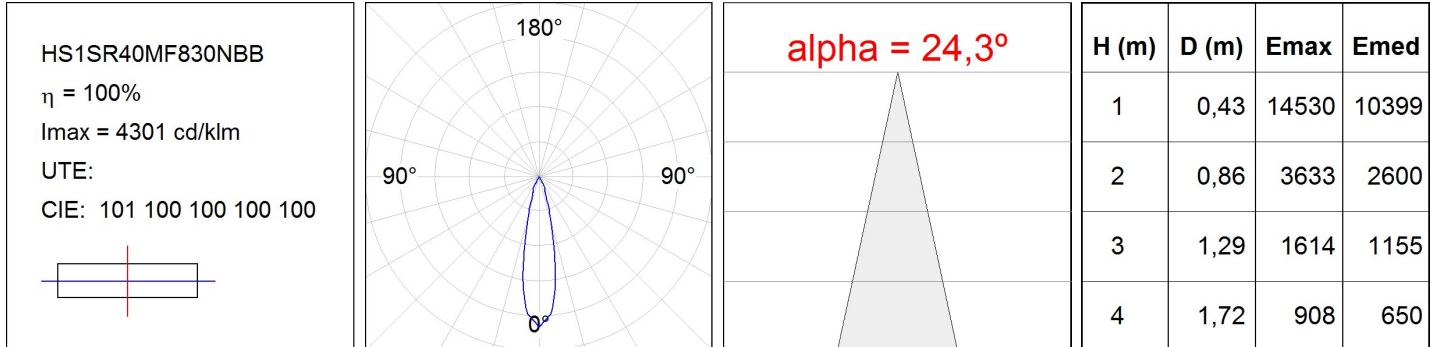

Finish: Texturised black RAL 9011

Weight: 1.700 g

Installation: Semi-Recessed

TECHNICAL SPECIFICATIONS:

Light output:	3.724 lm	°K :	3000
Plum:	37,6W	CRI :	80
Efficacy:	99 lm/w	MacAdam:	3
Type:	COB	Power Supply:	220-240V 50/60Hz
LED Lifetime:	50.000 L80 B10 (Ta=25°C)	Gear:	Adjustable DALI
Power:	34W		

Light output tolerance +/- 10%

CUSTOM MADE OPTIONS:

HS1SR40MF830DBB

HANCE SEMIREC 4000 WW MFL DALI BK.

PHOTOMETRIC DATA :

ACCESORIES :

Optical

Product code:
HSCU75