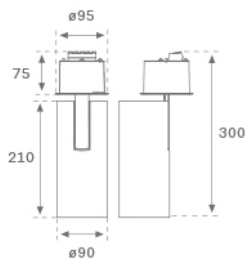

HS1SR40MF830DBB

HANCE SEMIREC 4000 WW MFL DALI BK.

Description:

Multi-directional semi-recessed projector model HANCE SEMIREC 4000 WW MFL DALI BK., LAMP brand. Made of textured black color painted injected aluminium. Passive dissipation for a proper thermal management. Model for LED COB, with warm white colour temperature and control DALI gear included. With Meidum Flood high purity aluminium reflector. Insulation class II.

Finish: Texturised black RAL 9011

Weight: 1.700 g

Installation: Semi-Recessed

TECHNICAL SPECIFICATIONS:

Light output:	3.724 lm	°K :	3000
Plum:	37,6W	CRI :	80
Efficacy:	99 lm/w	MacAdam:	3
Type:	COB	Power Supply:	220-240V 50/60Hz
LED Lifetime:	50.000 L80 B10 (Ta=25°C)	Gear:	Adjustable DALI
Power:	34W		

Light output tolerance +/- 10%

CUSTOM MADE OPTIONS:

HS1SR40MF830DBB

HANCE SEMIREC 4000 WW MFL DALI BK.

PHOTOMETRIC DATA :

ACCESORIES :

Optical

Product code:
HSCU75