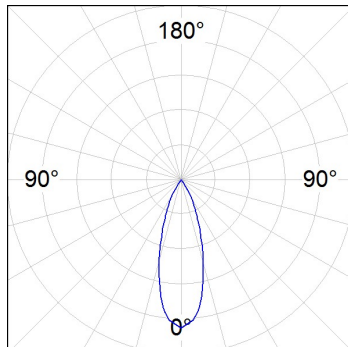

Finish: Texturised white RAL 9010

Weight: 1.700 g

Installation: Semi-Recessed

TECHNICAL SPECIFICATIONS:

Light output:	3.845 lm	°K :	4000
Plum:	37,6W	CRI :	80
Efficacy:	102,3 lm/w	MacAdam:	3
Type:	COB	Power Supply:	220-240V 50/60Hz
LED Lifetime:	50.000 L80 B10 (Ta=25°C)	Gear:	Electronic
Power:	34W		

Light output tolerance +/- 10%

CUSTOM MADE OPTIONS:

HS1SR40FL840NBW

HANCE SEMIREC 4000 NW FL WH.

PHOTOMETRIC DATA :

HS1SR40FL840NBW
 $\eta = 100\%$
 $I_{max} = 2557 \text{ cd/klm}$
 UTE:
 CIE: 100 100 100 100 100