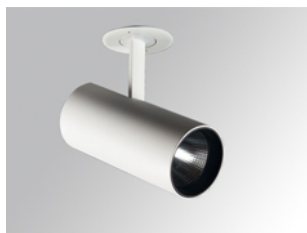

HS1SR40FL840NBW

HANCE SEMIREC 4000 NW FL WH.

Description:

Multi-directional semi-recessed projector model HANCE SEMIREC 4000 NW FL WH., LAMP brand. Made of textured white color painted injected aluminium. Passive dissipation for a proper thermal management. Model for LED COB, with neutral white colour temperature and control gear included. With Flood high purity aluminium reflector. Insulation class II.

Finish: Texturised white RAL 9010

Weight: 1.700 g

Installation: Semi-Recessed

TECHNICAL SPECIFICATIONS:

Light output:	3.845 lm	°K :	4000
Plum:	37,6W	CRI :	80
Efficacy:	102,3 lm/w	MacAdam:	3
Type:	COB	Power Supply:	220-240V 50/60Hz
LED Lifetime:	50.000 L80 B10 (Ta=25°C)	Gear:	Electronic
Power:	34W		