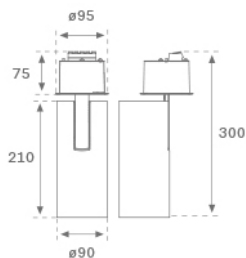

HS1SR40FL840NBW

HANCE SEMIREC 4000 NW FL WH.

Description:

Multi-directional semi-recessed projector model HANCE SEMIREC 4000 NW FL WH., LAMP brand. Made of textured white color painted injected aluminium. Passive dissipation for a proper thermal management. Model for LED COB, with neutral white colour temperature and control gear included. With Flood high purity aluminium reflector. Insulation class II.

Finish: Texturised white RAL 9010

Weight: 1.700 g

Installation: Semi-Recessed

TECHNICAL SPECIFICATIONS:

Light output:	3.845 lm	°K :	4000
Plum:	37,6W	CRI :	80
Efficacy:	102,3 lm/w	MacAdam:	3
Type:	COB	Power Supply:	220-240V 50/60Hz
LED Lifetime:	50.000 L80 B10 (Ta=25°C)	Gear:	Electronic
Power:	34W		

Light output tolerance +/- 10%

CUSTOM MADE OPTIONS:

HS1SR40FL840NBW

HANCE SEMIREC 4000 NW FL WH.

PHOTOMETRIC DATA :

HS1SR40FL840NBW
 $\eta = 100\%$
 $I_{max} = 2557 \text{ cd/klm}$
 UTE:
 CIE: 100 100 100 100 100