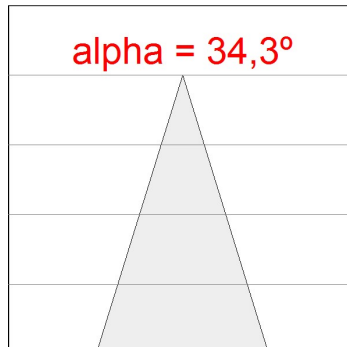

Finish: Texturised white RAL 9010

Weight: 1.700 g

Installation: Semi-Recessed

TECHNICAL SPECIFICATIONS:

Light output:	3.845 lm	°K :	4000
Plum:	37,6W	CRI :	80
Efficacy:	102,3 lm/w	MacAdam:	3
Type:	COB	Power Supply:	220-240V 50/60Hz
LED Lifetime:	50.000 L80 B10 (Ta=25°C)	Gear:	Electronic
Power:	34W		

Light output tolerance +/- 10%

CUSTOM MADE OPTIONS:

HS1SR40FL840NBW

HANCE SEMIREC 4000 NW FL WH.

PHOTOMETRIC DATA :

HS1SR40FL840NBW
 $\eta = 100\%$
 $I_{max} = 2557 \text{ cd/klm}$
 UTE:
 CIE: 100 100 100 100 100