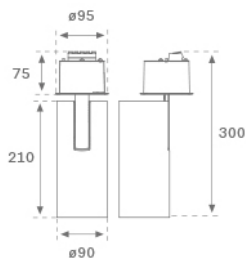

HS1SR30SP840NBB