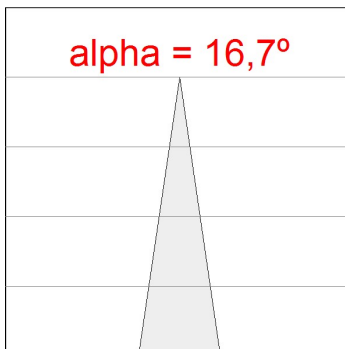

Finish: Texturised black RAL 9011

Weight: 1.700 g

Installation: Semi-Recessed

TECHNICAL SPECIFICATIONS:

Light output:	2.904 lm	°K :	4000
Plum:	28,2W	CRI :	80
Efficacy:	103 lm/w	MacAdam:	3
Type:	COB	Power Supply:	220-240V 50/60Hz
LED Lifetime:	50.000 L80 B10 (Ta=25°C)	Gear:	Electronic
Power:	25W		

Light output tolerance +/- 10%

CUSTOM MADE OPTIONS:

HS1SR30SP840NBB

HANCE SEMIREC 3000 NW SP BK.

PHOTOMETRIC DATA :

HS1SR30SP840NBB
 $\eta = 100\%$
 $I_{max} = 7238 \text{ cd/klm}$
 UTE:
 CIE: 103 100 100 100 100