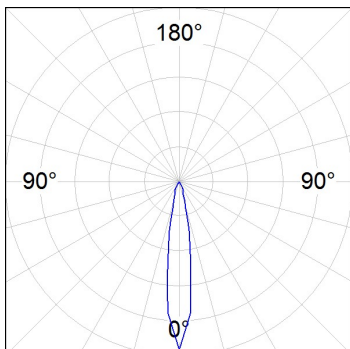

Finish: Texturised black RAL 9011

Weight: 1.700 g

Installation: Semi-Recessed

TECHNICAL SPECIFICATIONS:

Light output:	2.904 lm	°K :	4000
Plum:	28,2W	CRI :	80
Efficacy:	103 lm/w	MacAdam:	3
Type:	COB	Power Supply:	220-240V 50/60Hz
LED Lifetime:	50.000 L80 B10 (Ta=25°C)	Gear:	Electronic
Power:	25W		

Light output tolerance +/- 10%

CUSTOM MADE OPTIONS:

HS1SR30SP840NBB

HANCE SEMIREC 3000 NW SP BK.

PHOTOMETRIC DATA :

HS1SR30SP840NBB
 $\eta = 100\%$
 $I_{max} = 7238 \text{ cd/klm}$
 UTE:
 CIE: 103 100 100 100 100