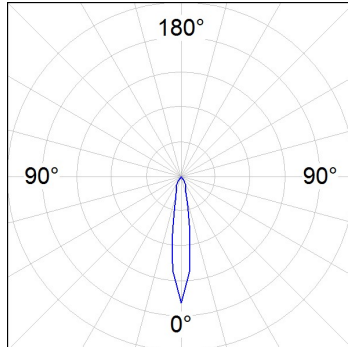

Finish: Texturised black RAL 9011

Weight: 720 g

Installation: Surface

TECHNICAL SPECIFICATIONS:

Light output:	1.707 lm	°K :	3000
Plum:	20,7W	CRI :	80
Efficacy:	82,5 lm/w	MacAdam:	3
Type:	COB	Power Supply:	220-240V 50/60Hz
LED Lifetime:	50.000 L80 B10 (Ta=25°C)	Gear:	Adjustable DALI
Power:	18W		

Light output tolerance +/- 10%

CUSTOM MADE OPTIONS:

HS1SF20SP830DBB

HANCE SUR 2000 WW SP DALI BK.

PHOTOMETRIC DATA :

HS1SF20SP830NBB
 $\eta = 100\%$
 $I_{max} = 5441 \text{ cd/klm}$
 UTE:
 CIE: 101 100 100 100 100