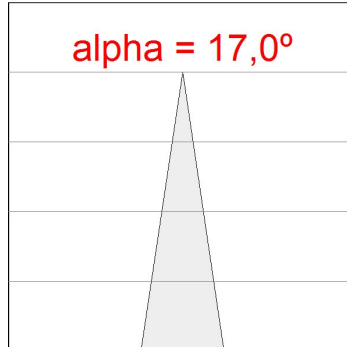

Finish: Texturised black RAL 9011

Weight: 720 g

Installation: Surface

TECHNICAL SPECIFICATIONS:

Light output:	1.707 lm	°K :	3000
Plum:	20,7W	CRI :	80
Efficacy:	82,5 lm/w	MacAdam:	3
Type:	COB	Power Supply:	220-240V 50/60Hz
LED Lifetime:	50.000 L80 B10 (Ta=25°C)	Gear:	Adjustable DALI
Power:	18W		

Light output tolerance +/- 10%

CUSTOM MADE OPTIONS:

HS1SF20SP830DBB

HANCE SUR 2000 WW SP DALI BK.

PHOTOMETRIC DATA :

HS1SF20SP830NBB
 $\eta = 100\%$
 $I_{max} = 5441 \text{ cd/klm}$
 UTE:
 CIE: 101 100 100 100 100