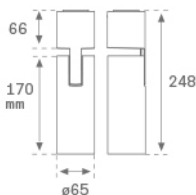

HS1SF20SP830DBB

HANCE SUR 2000 WW SP DALI BK.

Description:

Multi-directional for surface mounting projector model HANCE SUR 2000 NW MFL DALI BK., LAMP brand. Made of textured white color painted injected aluminium. Passive dissipation for a proper thermal management. Model for LED COB, with neutral white colour temperature and control DALI gear included. With Meidum Flood high purity aluminium reflector. Insulation class I.

Finish: Texturised black RAL 9011

Weight: 720 g

Installation: Surface

TECHNICAL SPECIFICATIONS:

Light output:	1.707 lm	°K :	3000
Plum:	20,7W	CRI :	80
Efficacy:	82,5 lm/w	MacAdam:	3
Type:	COB	Power Supply:	220-240V 50/60Hz
LED Lifetime:	50.000 L80 B10 (Ta=25°C)	Gear:	Adjustable DALI
Power:	18W		

Light output tolerance +/- 10%

CUSTOM MADE OPTIONS:

HS1SF20SP830DBB

HANCE SUR 2000 WW SP DALI BK.

PHOTOMETRIC DATA :

HS1SF20SP830NBB
 $\eta = 100\%$
 $I_{max} = 5441 \text{ cd/klm}$
 UTE:
 CIE: 101 100 100 100 100

H (m)	D (m)	E _{max}	E _{med}
1	0,30	8533	5886
2	0,60	2133	1471
3	0,90	948	654
4	1,19	533	368

ACCESORIES :

Optical

Product code:
HSCU50

Description:
HANCE 1000/2000 ACC. CUTTING BEAM

Product code:
HSEL50

Description:
HANCE 1000/2000 ACC. ELIPTICAL LENS