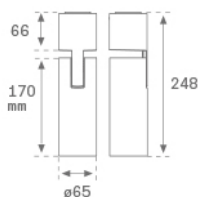

Finish: Texturised black RAL 9011

Weight: 640 g

Installation: Surface

TECHNICAL SPECIFICATIONS:

Light output:	738 lm	°K :	4000
Plum:	7,7W	CRI :	80
Efficacy:	95,8 lm/w	MacAdam:	3
Type:	COB	Power Supply:	220-240V 50/60Hz
LED Lifetime:	50.000 L90 B10 (Ta=25°C)	Gear:	Adjustable DALI
Power:	7W		