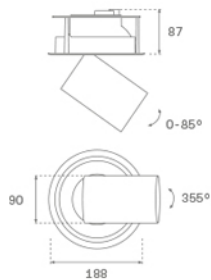

HANCE DOWNLIGHT

HD1SR40SP830DBW

HANCE DOWN SEMIREC 4000 WW SP DALI WH.

Description:

Multidirectional semi-recessed downlight, model HANCE DOWN SEMIREC 4000 WW SP DALI WH., LAMP brand. Body and frame made of injected aluminium in textured white colour and decorative rings made of injected polycarbonate in white colour. Passive dissipation for a proper thermal management. Model with LED COB, with a warm white colour temperature and control DALI gear included. With Spot high purity aluminium reflector. It allows for a rotation of 355° and a tilt up to 85°. Insulation class II.

Finish: Texturised white RAL 9010

Weight: 1.540 g

Installation: Recessed

TECHNICAL SPECIFICATIONS:

Light output:	3.518 lm	°K :	3000
Plum:	37,6W	CRI :	80
Efficacy:	93,6 lm/w	MacAdam:	3
Type:	COB	Power Supply:	220-240V 50/60Hz
LED Lifetime:	50.000 L80 B10 (Ta=25°C)	Gear:	Adjustable DALI
Power:	34W		

Light output tolerance +/- 10%

CUSTOM MADE OPTIONS:

PHOTOMETRIC DATA :

ACCESORIES :

Optical

Product code:

HSCU75

Description: