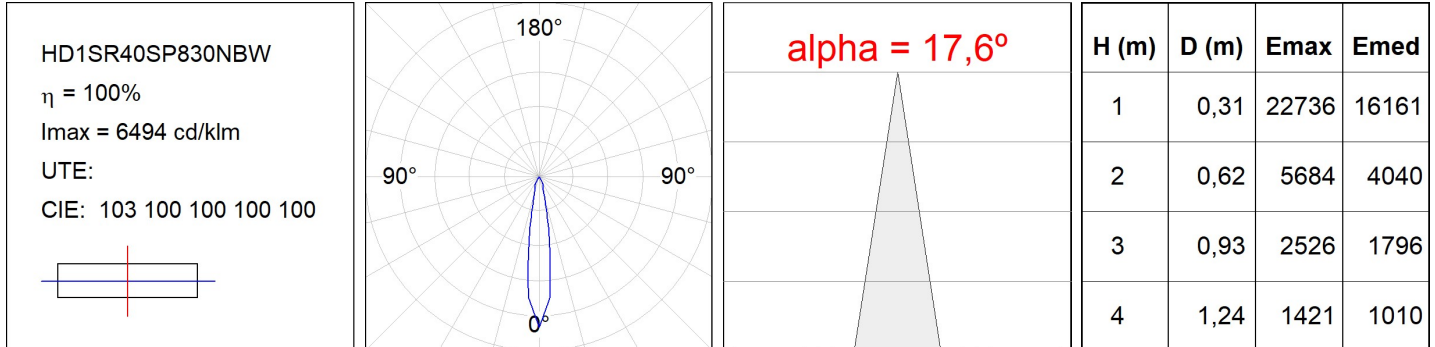

PHOTOMETRIC DATA :