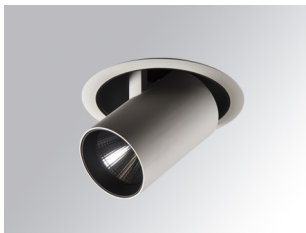

HANCE DOWNLIGHT

HD1SR40SP830DBW

HANCE DOWN SEMIREC 4000 WW SP DALI WH.

Description:

Multidirectional semi-recessed downlight, model HANCE DOWN SEMIREC 4000 WW SP DALI WH., LAMP brand. Body and frame made of injected aluminium in textured white colour and decorative rings made of injected polycarbonate in white colour. Passive dissipation for a proper thermal management. Model with LED COB, with a warm white colour temperature and control DALI gear included. With Spot high purity aluminium reflector. It allows for a rotation of 355° and a tilt up to 85°. Insulation class II.

Finish: Texturised white RAL 9010

Weight: 1.540 g

Installation: Recessed

TECHNICAL SPECIFICATIONS:

Light output:	3.518 lm	°K :	3000
Plum:	37,6W	CRI :	80
Efficacy:	93,6 lm/w	MacAdam:	3
Type:	COB	Power Supply:	220-240V 50/60Hz
LED Lifetime:	50.000 L80 B10 (Ta=25°C)	Gear:	Adjustable DALI
Power:	34W		

HANCE 3000/4000 ACC. CUTTING BEAM

Product code:

HSEL75

Description:

HANCE 3000/4000 ACC. ELIPTICAL LENS

Product code:

HSO75

Description: