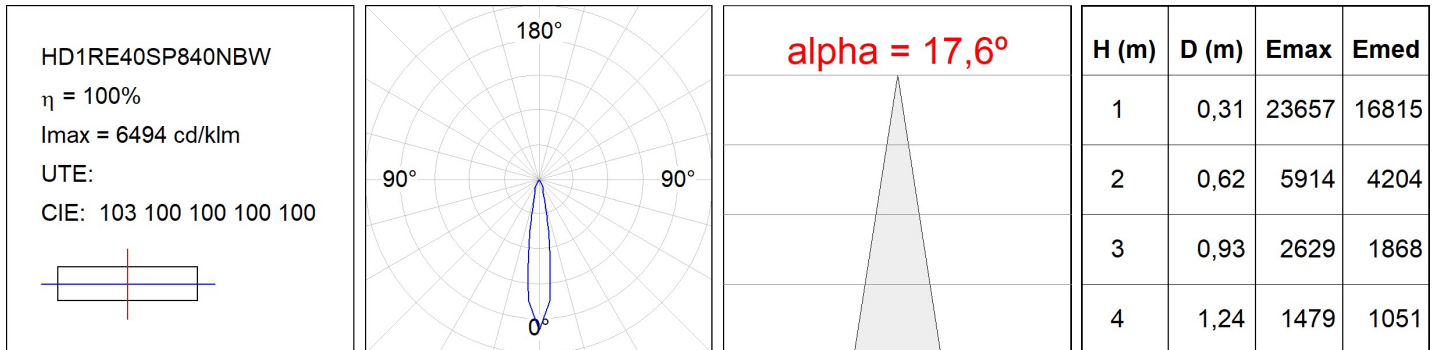

HANCE DOWNLIGHT

HD1RE40SP840NBW

HANCE DOWN REC 4000 NW SP WH.

PHOTOMETRIC DATA :