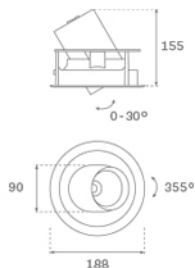

HANCE DOWN REC 4000 NW SP WH.

Description:

Multidirectional recessed downlight, model HANCE DOWN REC 4000 NW SP WH., LAMP brand. Body and frame made of injected aluminium in textured white colour and decorative rings made of injected polycarbonate in white colour. Passive dissipation for a proper thermal management. Model with LED COB, with a neutral white colour temperature and control gear included. With Spot high purity aluminium reflector. It allows for a rotation of 355° and a tilt up to 30°. Insulation class II.

Finish: Texturised white RAL 9010

Weight: 1.360 g