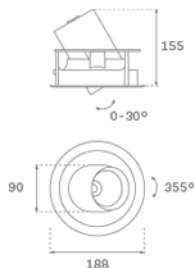

HANCE DOWNLIGHT

HD1RE40SP830DBW

HANCE DOWN REC 4000 WW SP DALI WH.

Description:

Multidirectional recessed downlight, model HANCE DOWN REC 4000 WW SP DALI WH., LAMP brand. Body and frame made of injected aluminium in textured white colour and decorative rings made of injected polycarbonate in white colour. Passive dissipation for a proper thermal management. Model with LED COB, with a warm white colour temperature and control DALI gear included. With Spot high purity aluminium reflector. It allows for a rotation of 355° and a tilt up to 30°. Insulation class II.

Finish: Texturised white RAL 9010

Weight: 1.360 g

Installation: Recessed

TECHNICAL SPECIFICATIONS:

Light output:	3.518 lm	°K :	3000
Plum:	37,6W	CRI :	80
Efficacy:	93,6 lm/w	MacAdam:	3
Type:	COB	Power Supply:	220-240V 50/60Hz
LED Lifetime:	50.000 L80 B10 (Ta=25°C)	Gear:	Adjustable DALI
Power:	34W		

Light output tolerance +/- 10%

CUSTOM MADE OPTIONS:

PHOTOMETRIC DATA :

HD1RE40SP830NBW
 $\eta = 100\%$
 $I_{max} = 6494 \text{ cd/klm}$
 UTE:
 CIE: 103 100 100 100 100

H (m)	D (m)	E _{max}	E _{med}
1	0,31	22736	16161
2	0,62	5684	4040
3	0,93	2526	1796
4	1,24	1421	1010