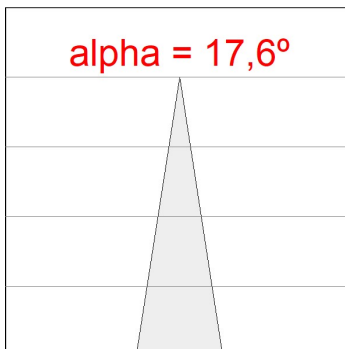

Finish: Texturised white RAL 9010

Weight: 1.360 g

Installation: Recessed

TECHNICAL SPECIFICATIONS:

Light output:	3.518 lm	°K :	3000
Plum:	37,6W	CRI :	80
Efficacy:	93,6 lm/w	MacAdam:	3
Type:	COB	Power Supply:	220-240V 50/60Hz
LED Lifetime:	50.000 L80 B10 (Ta=25°C)	Gear:	Adjustable DALI
Power:	34W		

Light output tolerance +/- 10%

CUSTOM MADE OPTIONS:

PHOTOMETRIC DATA :

HD1RE40SP830NBW
 $\eta = 100\%$
 $I_{max} = 6494 \text{ cd/klm}$
 UTE:
 CIE: 103 100 100 100 100

H (m)	D (m)	E _{max}	E _{med}
1	0,31	22736	16161
2	0,62	5684	4040
3	0,93	2526	1796
4	1,24	1421	1010