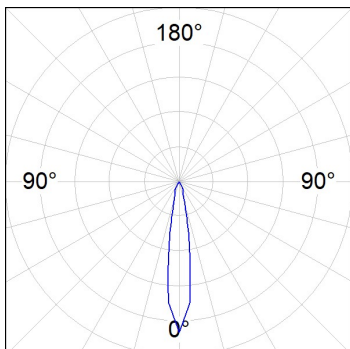

Finish: Texturised white RAL 9010

Weight: 1.360 g

Installation: Recessed

TECHNICAL SPECIFICATIONS:

Light output:	3.518 lm	°K :	3000
Plum:	37,6W	CRI :	80
Efficacy:	93,6 lm/w	MacAdam:	3
Type:	COB	Power Supply:	220-240V 50/60Hz
LED Lifetime:	50.000 L80 B10 (Ta=25°C)	Gear:	Adjustable DALI
Power:	34W		

Light output tolerance +/- 10%

CUSTOM MADE OPTIONS:

PHOTOMETRIC DATA :

HD1RE40SP830NBW
 $\eta = 100\%$
 $I_{max} = 6494 \text{ cd/klm}$
 UTE:
 CIE: 103 100 100 100 100

H (m)	D (m)	E _{max}	E _{med}
1	0,31	22736	16161
2	0,62	5684	4040
3	0,93	2526	1796
4	1,24	1421	1010