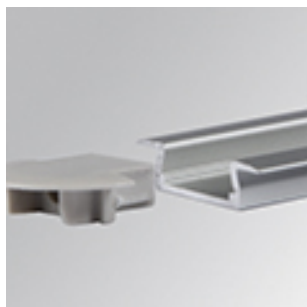

FIPRRE062000N

FINE LED STRIP ACC. 6MM REC PROFILE 2M

Description:

Accessory for flexible strip model FINE LED STRIP ACC. 6MM REC PROFILE 2M, LAMP brand. Empty profile type. Made of anodised extruded aluminium and supplied in 2m.

Weight: 175 g