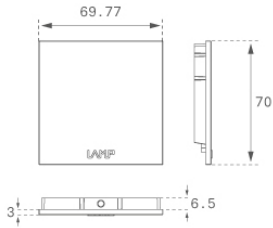

F7SUECG

FIL 70 ACC. SUS END COVER PC GR.

Description:

Accessory for structure model FIL 70 ACC. SUS END COVER PC GR., LAMP brand. End cover type. Made of grey injected polycarbonate body.

Finish: Gloss grey

Weight: 18 g