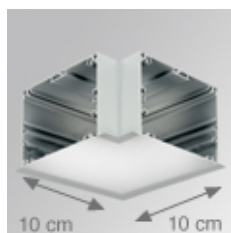

FIL 70F7REHCG **FIL 70 ACC. REC 90° CORNER GR.****Description:**

Accessory for structure model FIL 70 ACC. REC 90° CORNER GR., LAMP brand. 90° corner joint type. Made of satin grey lacquered extruded aluminium.

Finish: Gloss grey**Dimensions:** 99,3 x 99,3 x 70 mm**Weight:** 240 g**IEE :****Installation:** Recessed**Lamp:****Type:****Electrical features:****Technical features:****Quality certificates:****Photometrical data:**