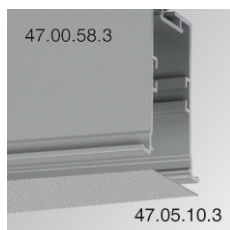

**FIL 50**F5PRREX/MMW **FIL 50 ACC. REC PROFIL X/MM WH.****Description:**

Accessory for structure model FIL 50 ACC. REC PROFIL X/MM WH., LAMP brand. Empty profile type supplied in metres. Made of matt white lacquered extruded aluminium.

**Finish:** Matte white RAL 9010**IEE :****Installation:****Lamp:****Type:****Electrical features:****Technical features:****Quality certificates:****Photometrical data:**