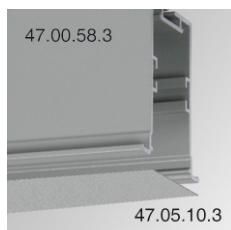

F5COX/MMG **FIL 50 ACC. COVER X/MM GR.****Description:**

Accessory for structure model FIL 50 ACC. COVER X/MM GR., LAMP brand. Cover proFIL 50 e type supplied in metres. Made of satin grey lacquered extruded aluminium.

Finish: Gloss grey**IEE :****Installation:****Lamp:****Type:****Electrical features:****Technical features:****Quality certificates:****Photometrical data:**