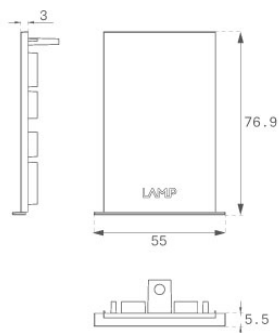

F4REECB

FIL45 ACC. REC END COVER BK.

**Description:**

Accessory for structure model FIL45 ACC. REC END COVER BK. LAMP brand. End cover type. Made of injection ABS, matt black.

**Weight:** 16 g