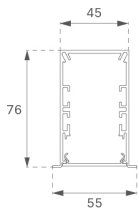

F41RE112MOPR940DB

- FIL45 REC 1120 2600 9NW OP COMF DALI BK.

Description:

Finish: Matte black RAL 9011

Installation: Recessed

Recessing measures: 1,126 x 0 x 0

TECHNICAL SPECIFICATIONS:

UGR: <16