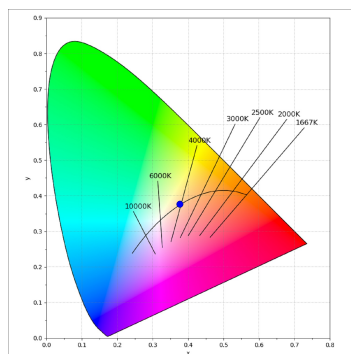

PHOTOMETRIC DATA :