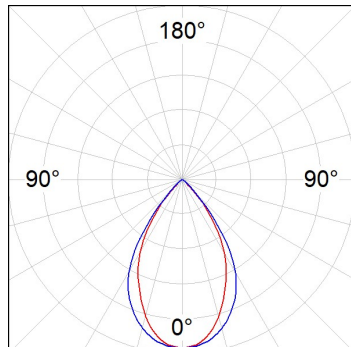

PHOTOMETRIC DATA :