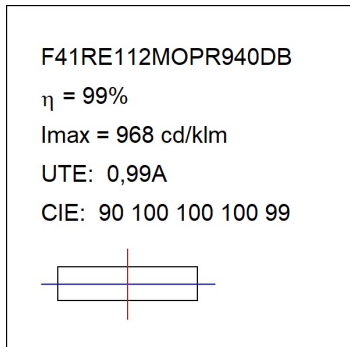

°K : 4000

Power Supply: 220-240V 50/60Hz

Gear: Adjustable DALI

CUSTOM MADE OPTIONS:

PHOTOMETRIC DATA :

ACCESORIES :

Assembly

Product code:
F4COX/MMB