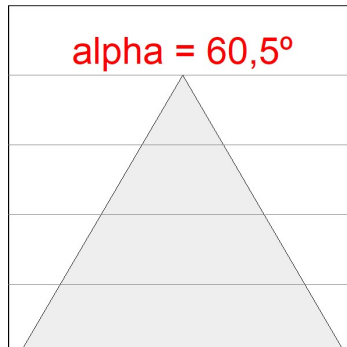

PHOTOMETRIC DATA :