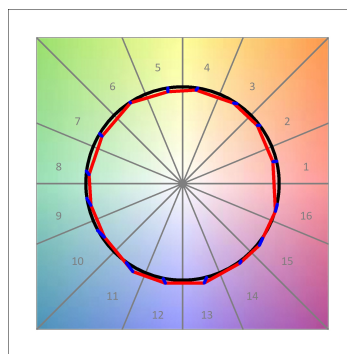

PHOTOMETRIC DATA :