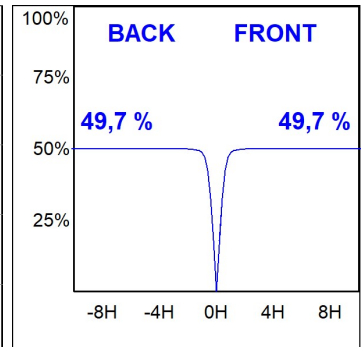

°K : 4000

Power Supply: 220-240V 50/60Hz

Gear: Adjustable DALI

CUSTOM MADE OPTIONS:

PHOTOMETRIC DATA :

ACCESORIES :

Assembly

Product code:
F4COX/MMB