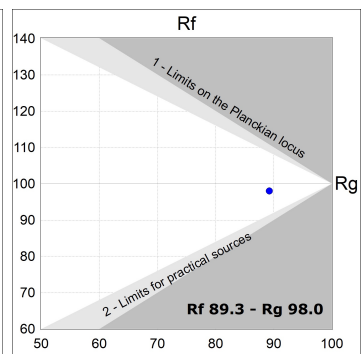

°K : 4000

Power Supply: 220-240V 50/60Hz

Gear: Adjustable DALI

CUSTOM MADE OPTIONS:

PHOTOMETRIC DATA :

ACCESORIES :

Assembly

Product code:
F4COX/MMB