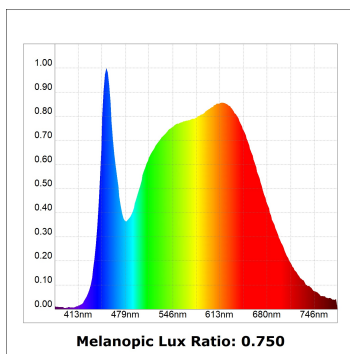

PHOTOMETRIC DATA :