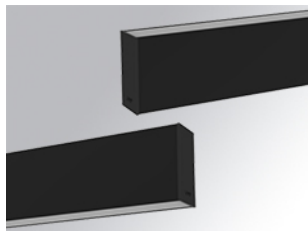

F31SF224LOIC830DB

FIL35 SUR 2240 6200 WW D/I COMF DALI BK.

Description:

Suspended structure model FIL35 SUR 2240 6200 WW D/I OP COMF DALI BK. LAMP brand. Made of extruded aluminium painted in matt black. Indirect-direct light. With an opal comfort diffuser made of a translucent polycarbonate diffuser and an optical film to achieve a controlled light distribution and low glare level, less than UGR 19. Model for LED MID-POWER, warm white color temperature and control DALI gear included. With IP20, IK07 protection rating. Insulation class I. Photobiological safety group 0.

Finish: Matte black RAL 9011

Dimensions: 2.240 x 35 x 80 mm

Installation: Suspended

TECHNICAL SPECIFICATIONS:

Light output:	4.292 lm	°K :	3000
Plum:	41,7W	CRI :	80
Efficacy:	102 lm/w	MacAdam:	3
UGR:	19	Power Supply:	220-240V 50/60Hz
Type:	MID POWER TRIDONIC	Gear:	Adjustable DALI
LED Lifetime:	50.000 L90 B10 (Ta=25°C)		
Power:	36W		