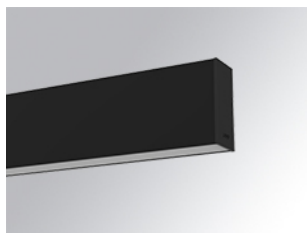

F31SF168MOOC840DB

**FIL35 SUR 1680 4440 NW OP COMF DALI BK.**

**Description:**

Suspended or mounted structure model FIL35 SUR 1680 LAMP brand. Made in extruded recycled aluminum with a rate of 80%, with and opal comfort diffuser made of a translucent polycarbonate diffuser and an optical film to achieve a controlled light distribution and low UGR<19. Model for LED MID-POWER, colour temperature 4000K with CRI80 and with electronic wiring Dali included. With IP20, IK07 protection rating. Insulation Class I. Photobiological safety group 0. LED lifetime: 70.000 L90 B10. Available finishes: White, black and grey. Environmental Product Declaration - EPD@available, according to UNE-EN ISO 9001:2015 and UNE-EN ISO 14001:2015.

**Finish:** Matte black RAL 9011

**Dimensions:** 1.680 x 35 x 80 mm

**Weight:** 3.674 g

**Installation:** Surface

**TECHNICAL SPECIFICATIONS:**

<b>Light output:</b>	2.445 lm	<b>°K :</b>	4000
<b>Plum:</b>	25,2W	<b>CRI :</b>	80
<b>Efficacy:</b>	97 lm/w	<b>MacAdam:</b>	3
<b>UGR:</b>	<19	<b>Power Supply:</b>	220-240V 50/60Hz
<b>Type:</b>	MID POWER LED	<b>Gear:</b>	Adjustable DALI
<b>LED Lifetime:</b>	70.000 L80 B10 (Ta=25°C)		
<b>Power:</b>	22W		