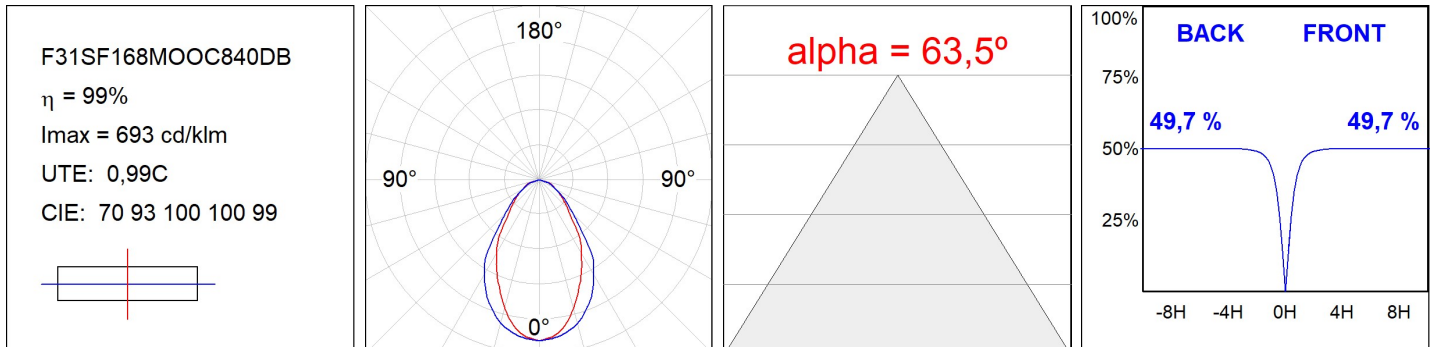

PHOTOMETRIC DATA :