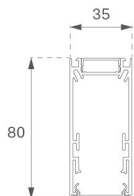

F31SF168MOOC840DB