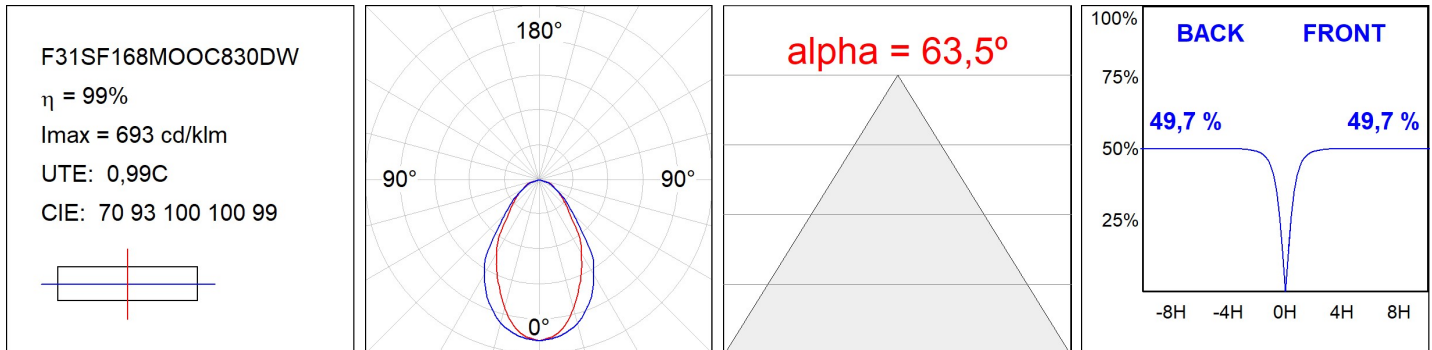

PHOTOMETRIC DATA :