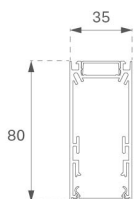

F31SF112MOOC840DB