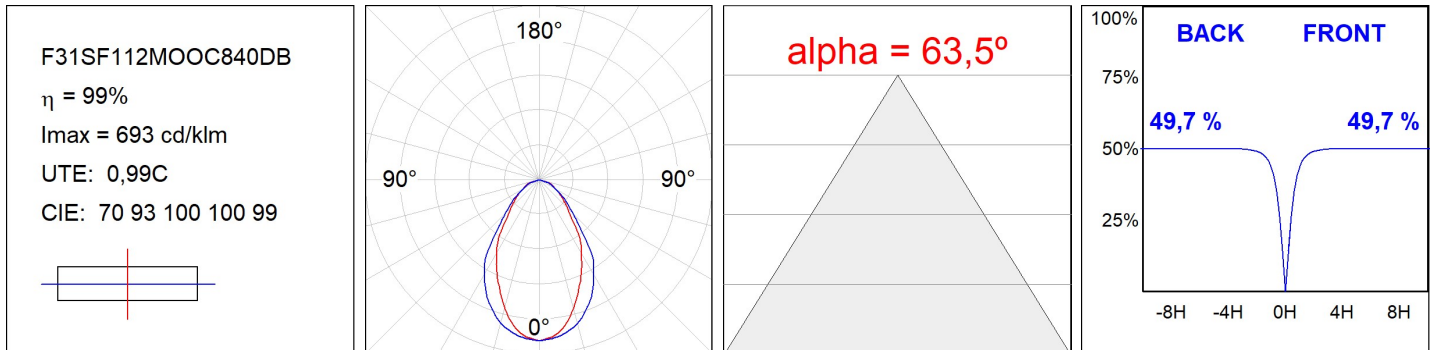

PHOTOMETRIC DATA :