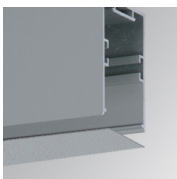

Product code:
F3PRSUX/MMG

Description:
FIL 35 ACC. SUS PROFIL X/MM GR.