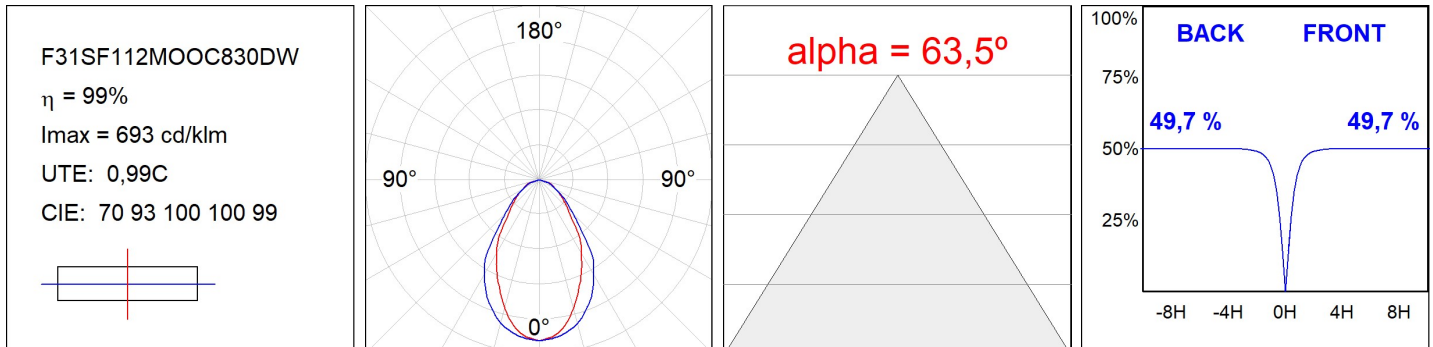

PHOTOMETRIC DATA :