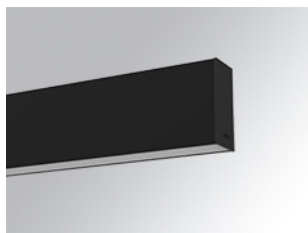

F31SF112MOOC830DB

**FIL35 SUR 1120 2960 WW OP COMF DALI BK.**

**Description:**

Suspended or mounted structure model FIL35 SUR 1120 LAMP brand. Made in extruded recycled aluminum with a rate of 80%, with and opal comfort diffuser made of a translucent polycarbonate diffuser and an optical film to achieve a controlled light distribution and low UGR<19. Model for LED MID-POWER, colour temperature 3000K with CRI80 and with electronic wiring Dali included. With IP20, IK07 protection rating. Insulation Class I. Photobiological safety group 0. LED lifetime: 70.000 L90 B10. Available finishes: White, black and grey. Environmental Product Declaration - EPD@available, according to UNE-EN ISO 9001:2015 and UNE-EN ISO 14001:2015.

**Finish:** Matte black RAL 9011

**Dimensions:** 1.120 x 35 x 80 mm

**Weight:** 2.435 g

**Installation:** Surface

**TECHNICAL SPECIFICATIONS:**

<b>Light output:</b>	1.571 lm	<b>°K :</b>	3000
<b>Plum:</b>	18W	<b>CRI :</b>	80
<b>Efficacy:</b>	87,3 lm/w	<b>MacAdam:</b>	3
<b>UGR:</b>	<19	<b>Power Supply:</b>	220-240V 50/60Hz
<b>Type:</b>	MID POWER LED	<b>Gear:</b>	Adjustable DALI
<b>LED Lifetime:</b>	70.000 L80 B10 (Ta=25°C)		
<b>Power:</b>	16W		