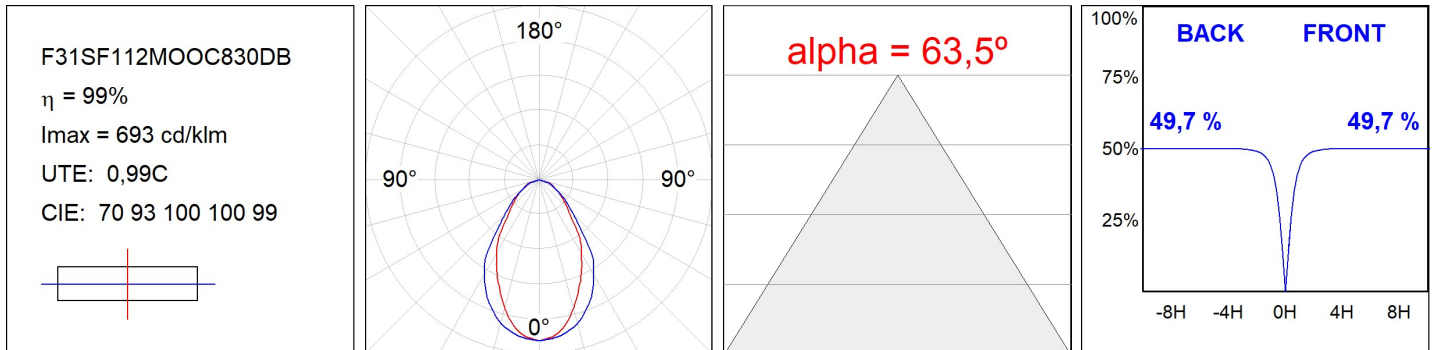

PHOTOMETRIC DATA :