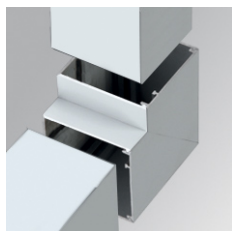

F12SFVCW

**FIL 120 ACC. 90° WALL CORNER WH.**

---

**Description:**

Accessory for structure model FIL 120 ACC. 90° WALL CORNER WH., LAMP brand. 90° corner joint type for wall mounted. Made of matt white lacquered extruded aluminium.

**Finish:** Matte white RAL 9010

---

**Installation:**

---

**TECHNICAL SPECIFICATIONS:**

---

**CUSTOM MADE OPTIONS:**

**PHOTOMETRIC DATA :**