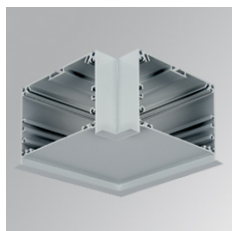

F12REHCG

**FIL 120 ACC. REC 90° CORNER GR.**

---

**Description:**

Accessory for structure model FIL 120 ACC. REC 90° CORNER GR., LAMP brand. 90° corner joint type. Made of satin grey lacquered extruded aluminium.

**Finish:** Gloss grey

---