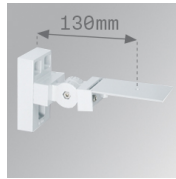

Product code:
ARRO13W

Description:
ACC. ADJ WALL ARM WH.