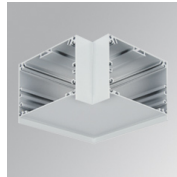

Product code:
F12SUHCW

Description:
FIL 120 ACC. SUS 90° CORNER WH.