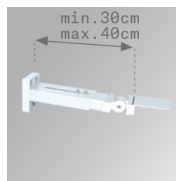

Product code:
ARROEX40W

Description:
ACC. ADJ EXTEN WALL ARM WH.