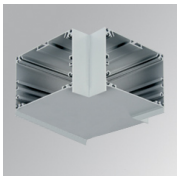

Product code:
F12SUTJG

Description:
FIL 120 ACC. T JOINT GR.