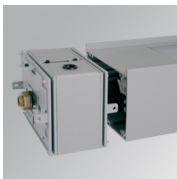

Product code:
F12JOROIDG

Description:
FIL 120 ACC. SUS REV INTM COVER GR.