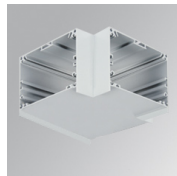

Product code:
F12SUTJW

Description:
FIL 120 ACC. T JOINT WH.