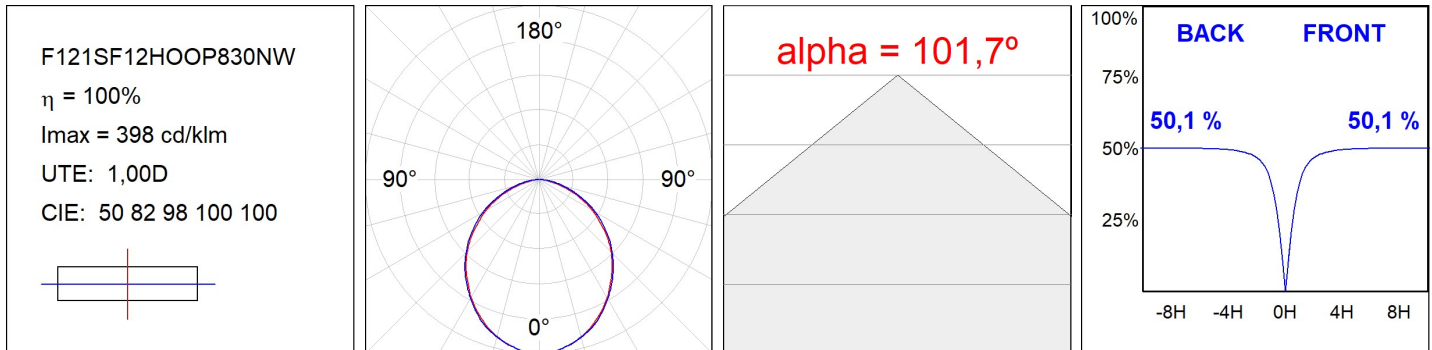

PHOTOMETRIC DATA :