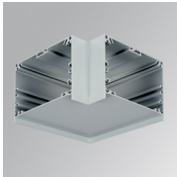

F121SF12HOOP830NW

**FIL120 SUR 1162 7600 WW OPAL WH.**

**Description:**

Suspended luminaire model FIL120 SUR 1162 LAMP brand. Made in extruded recycled aluminum with a rate of 80%, with opal polycarbonate diffuser. Model for LED MID-POWER, color temperature 3000K with CRI80 and control gear included. With IP20, IK06 protection rating. Insulation class I. Photobiological safety group 0. LED life time: 96.000 L90 B10. Available finishes: White, black and grey. Environmental Product Declaration - EPD@available, according to UNE-EN ISO 9001:2015 and UNE-EN ISO 14001:2015.

**Product code:**  
F12SFVCW

**Description:**  
FIL 120 ACC. 90° WALL CORNER WH.

**Product code:**  
F12SUECG

**Description:**  
FIL 120 ACC. SUS END COVER GR.

**Product code:**  
F12SUECW

**Description:**  
FIL 120 ACC. SUS END COVER WH.