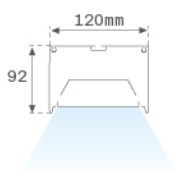

F121SF12HOOP830NW

**FIL120 SUR 1162 7600 WW OPAL WH.**

**Description:**

Suspended luminaire model FIL120 SUR 1162 LAMP brand. Made in extruded recycled aluminum with a rate of 80%, with opal polycarbonate diffuser. Model for LED MID-POWER, color temperature 3000K with CRI80 and control gear included. With IP20, IK06 protection rating. Insulation class I. Photobiological safety group 0. LED life time: 96.000 L90 B10. Available finishes: White, black and grey. Environmental Product Declaration - EPD@available, according to UNE-EN ISO 9001:2015 and UNE-EN ISO 14001:2015.

**Finish:** Matte white RAL 9010

**Dimensions:** 1.162 x 120 x 92 mm

**Weight:** 4.190 g

**Installation:** Surface

**TECHNICAL SPECIFICATIONS:**

<b>Light output:</b>	5.090 lm	<b>°K :</b>	3000
<b>Plum:</b>	49,2W	<b>CRI :</b>	80
<b>Efficacy:</b>	103,5 lm/w	<b>MacAdam:</b>	3
<b>UGR:</b>	24	<b>Power Supply:</b>	220-240V 50/60Hz
<b>Type:</b>	MID POWER LED	<b>Gear:</b>	Electronic
<b>LED Lifetime:</b>	96.000 L90 B10 (Ta=25°C)		
<b>Power:</b>	45W		