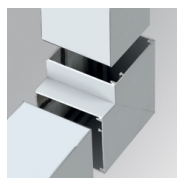

Product code:
F12SFVCW

Description:
FIL 120 ACC. 90° WALL CORNER WH.