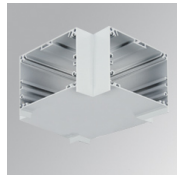

Product code:
F12SUXJW

Description:
FIL 120 ACC. X JOINT WH.