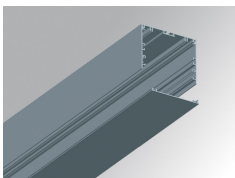

Product code:
F12PRSUX/MMG

Description:
FIL 120 ACC. SUS PROFILE X/MM GR.