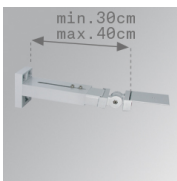

Product code:
ARROEX40G

Description:
ACC. ADJ EXTEN WALL ARM GR.