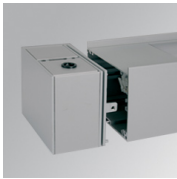

Product code:
F12JOROEDG

Description:
FIL 120 ACC. SUS REV END COVER GR.