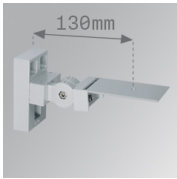

ACCESORIES :

Support

Product code:
ARRO13G

Description:
ACC. ADJ WALL ARM GR.