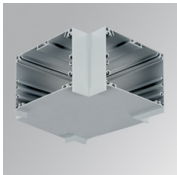

Product code:
F12SUXJG

Description:
FIL 120 ACC. X JOINT GR.