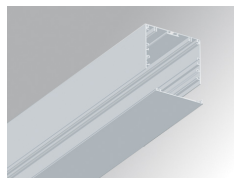

Product code:
F12PRSUX/MMW

Description:
FIL 120 ACC. SUS PROFILE X/MM WH.