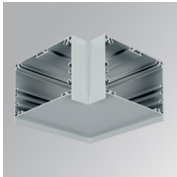

F121SF12HOOP830DG

**FIL120 SUR 1162 7600 WW OPAL DALI GR.**

**Description:**

Suspended luminaire model FIL120 SUR 1162 LAMP brand. Made in extruded recycled aluminum with a rate of 80%, with opal polycarbonate diffuser. Model for LED MID-POWER, color temperature 3000K with CRI80 and control DALI gear included. With IP20, IK06 protection rating. Insulation class I. Photobiological safety group 0. LED life time: 96.000 L90 B10. Available finishes: White, black and grey. Environmental Product Declaration - EPD@available, according to UNE-EN ISO 9001:2015 and UNE-EN ISO 14001:2015.

**Product code:**  
F12SFVCW

**Description:**  
FIL 120 ACC. 90° WALL CORNER WH.

**Product code:**  
F12SUECG

**Description:**  
FIL 120 ACC. SUS END COVER GR.

**Product code:**  
F12SUECW

**Description:**  
FIL 120 ACC. SUS END COVER WH.