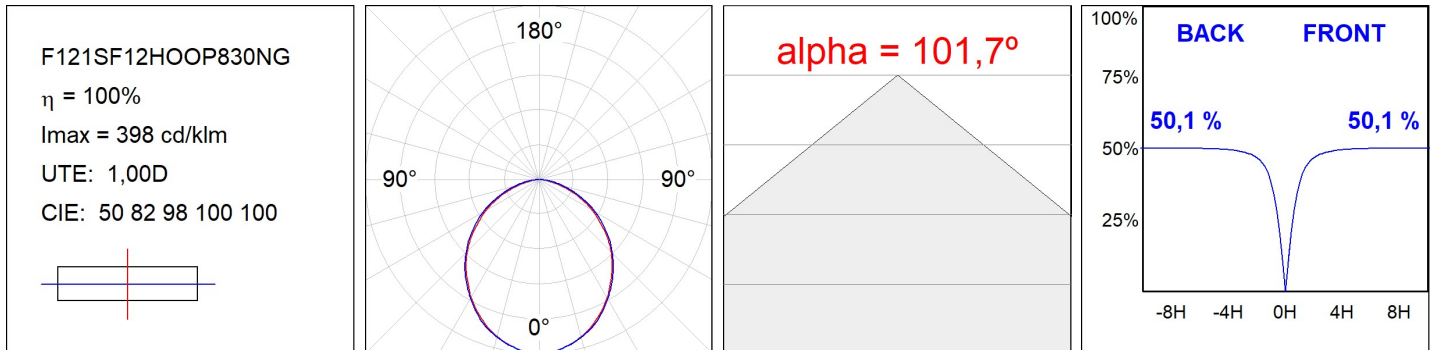

PHOTOMETRIC DATA :