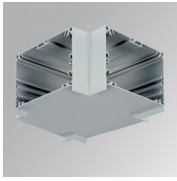

Product code:
F12SUXJG

Description:
FIL 120 ACC. X JOINT GR.