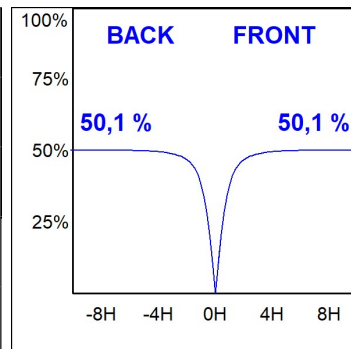

PHOTOMETRIC DATA :

F121RE17HOOP840NG
 $\eta = 100\%$
 $I_{max} = 398 \text{ cd/klm}$
UTE: 1,00D
CIE: 50 82 98 100 100