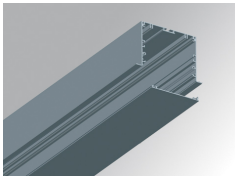

Product code:
F12PREX/MMG

Description:
FIL 120 ACC. REC PROFILE X/MM GR.