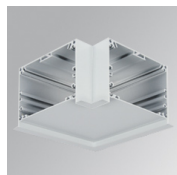

Product code:
F12REHCW

Description:
FIL 120 ACC. REC 90° CORNER WH.