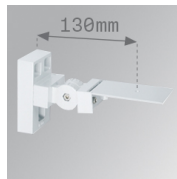

Product code:
ARRO13W

Description:
ACC. ADJ WALL ARM WH.