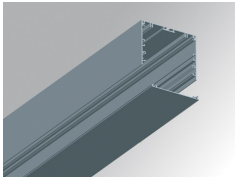

ACCESORIES :

Assembly

Product code:
F12COX/MMG

Description:
FIL 120 ACC. COVER X/MM GR.