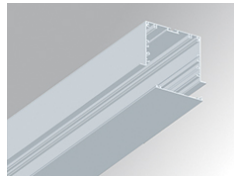

Product code:
F12PREX/MMW

Description:
FIL 120 ACC. REC PROFILE X/MM WH.