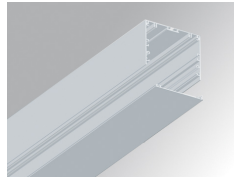

Product code:
F12COX/MMW

Description:
FIL 120 ACC. COVER X/MM WH.