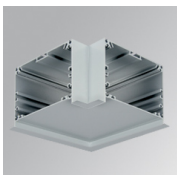

Product code:
F12REHCG

Description:
FIL 120 ACC. REC 90° CORNER GR.