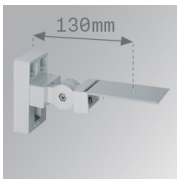

ACCESSORIES :

Support

Product code:
ARRO13G

Description:
ACC. ADJ WALL ARM GR.