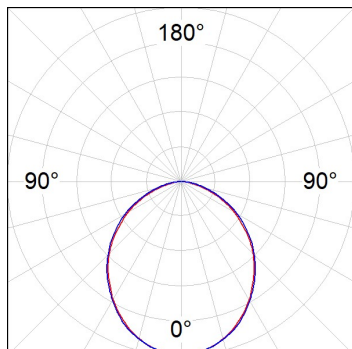

**Finish:** Gloss grey

**Dimensions:** 1.743 x 142,5 x 92 mm

**Weight:** 6.790 g

**Installation:** Recessed

**Recessing measures:** 1,755 x 130 x 0 mm

**TECHNICAL SPECIFICATIONS:**

<b>Light output:</b>	8.156 lm	<b>°K :</b>	4000
<b>Plum:</b>	69,7W	<b>CRI :</b>	80
<b>Efficacy:</b>	117 lm/w	<b>MacAdam:</b>	3
<b>UGR:</b>	24	<b>Power Supply:</b>	220-240V 50/60Hz
<b>Type:</b>	MID POWER LED	<b>Gear:</b>	Adjustable DALI
<b>LED Lifetime:</b>	96.000 L90 B10 (Ta=25°C)		
<b>Power:</b>	65W		

*Light output tolerance +/- 10%*

**CUSTOM MADE OPTIONS:**

PHOTOMETRIC DATA :

F121RE17HOOP840NG  
 $\eta = 100\%$   
 $I_{max} = 398 \text{ cd/klm}$   
UTE: 1,00D  
CIE: 50 82 98 100 100

ACCESORIES :

Assembly