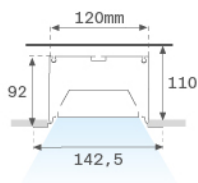

**Finish:** Gloss grey

**Dimensions:** 1.743 x 142,5 x 92 mm

**Weight:** 6.790 g

**Installation:** Recessed

**Recessing measures:** 1,755 x 130 x 0 mm

**TECHNICAL SPECIFICATIONS:**

<b>Light output:</b>	8.156 lm	<b>°K :</b>	4000
<b>Plum:</b>	69,7W	<b>CRI :</b>	80
<b>Efficacy:</b>	117 lm/w	<b>MacAdam:</b>	3
<b>UGR:</b>	24	<b>Power Supply:</b>	220-240V 50/60Hz
<b>Type:</b>	MID POWER LED	<b>Gear:</b>	Adjustable DALI
<b>LED Lifetime:</b>	96.000 L90 B10 (Ta=25°C)		
<b>Power:</b>	65W		