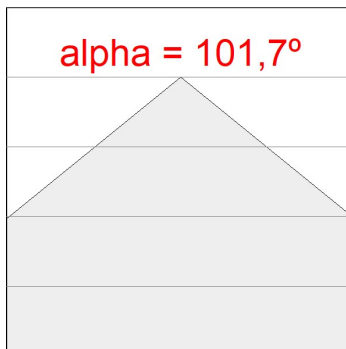

PHOTOMETRIC DATA :

F121RE17HOOP840NG
 $\eta = 100\%$
 $I_{max} = 398 \text{ cd/klm}$
UTE: 1,00D
CIE: 50 82 98 100 100