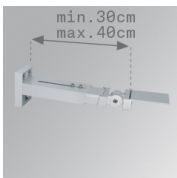

Product code:
ARROEX40G

Description:
ACC. ADJ EXTEN WALL ARM GR.