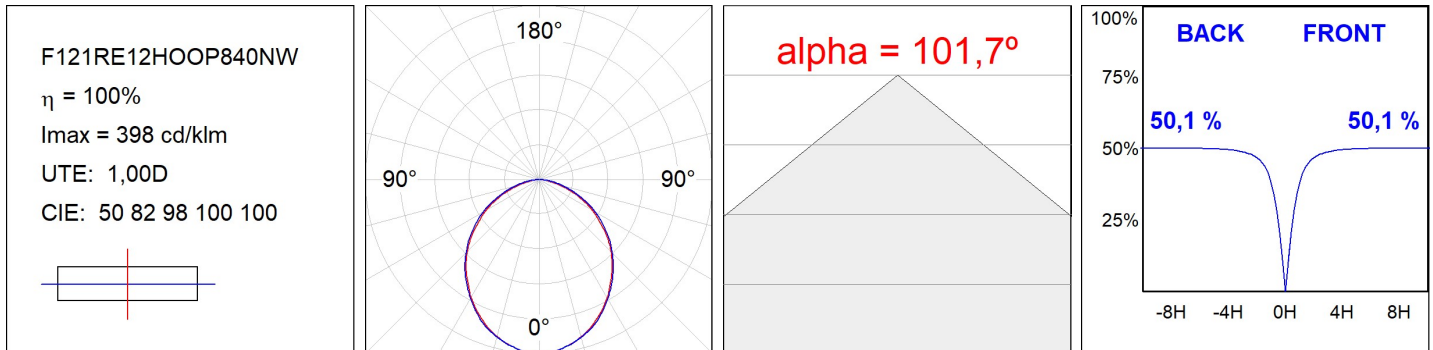

PHOTOMETRIC DATA :