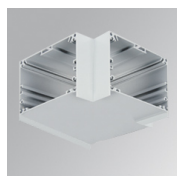

Product code:
F12SUTJW

Description:
FIL 120 ACC. T JOINT WH.