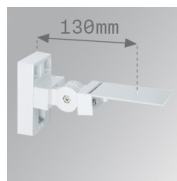

Product code:
ARRO13W

Description:
ACC. ADJ WALL ARM WH.