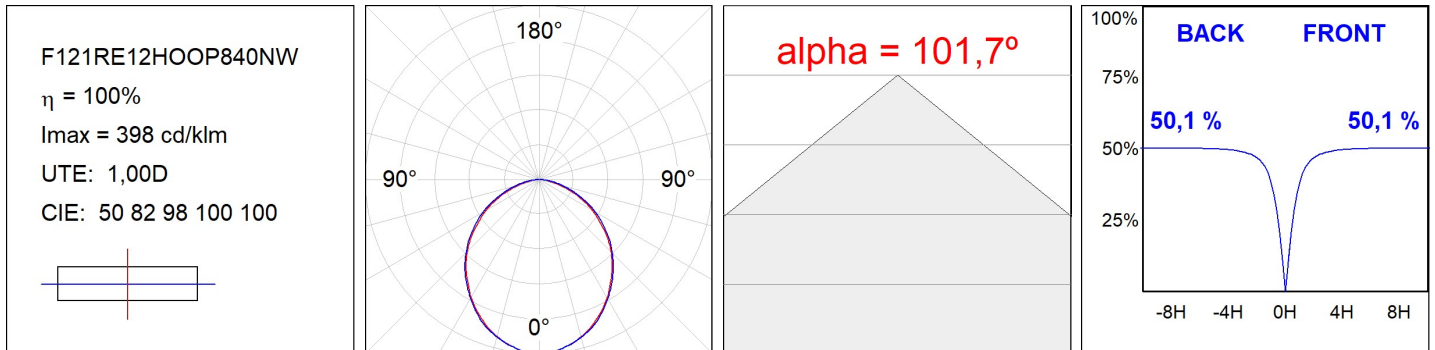

PHOTOMETRIC DATA :