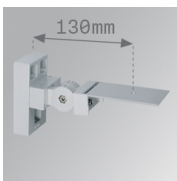

ACCESSORIES :

Support

Product code:
ARRO13G

Description:
ACC. ADJ WALL ARM GR.