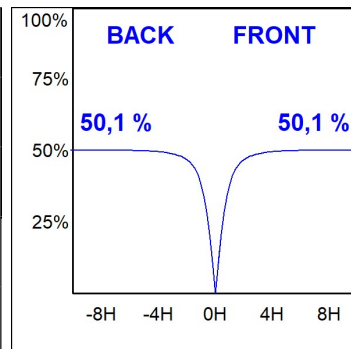

F121RE12HOOP830NG

**FIL120 REC 1162 7600 WW OPAL GR.**

**Description:**

Recessed luminaire model FIL120 REC 1162 brand. Made in extruded recycled aluminum with a rate of 80%, with opal polycarbonate diffuser. Model for LED MID-POWER, color temperature 3000K with CRI80 and control gear included. With IP20, IK06 protection rating. Insulation class I. Photobiological safety group 0. LED life time: 96.000 L90 B10. Available finishes: White, black and grey. Environmental Product Declaration - EPD®available, according to UNE-EN ISO 9001:2015 and UNE-EN ISO 14001:2015.

**Finish:** Gloss grey

**Dimensions:** 1.162 x 142,5 x 92 mm

**Weight:** 4.190 g

**Installation:** Recessed

**Recessing measures:** 1,174 x 130 x 0 mm

**TECHNICAL SPECIFICATIONS:**

<b>Light output:</b>	5.090 lm	<b>°K :</b>	3000
<b>Plum:</b>	49,2W	<b>CRI :</b>	80
<b>Efficacy:</b>	103,5 lm/w	<b>MacAdam:</b>	3
<b>UGR:</b>	24	<b>Power Supply:</b>	220-240V 50/60Hz
<b>Type:</b>	MID POWER LED	<b>Gear:</b>	Electronic
<b>LED Lifetime:</b>	96.000 L90 B10 (Ta=25°C)		
<b>Power:</b>	45W		

*Light output tolerance +/- 10%*

**CUSTOM MADE OPTIONS:**

PHOTOMETRIC DATA :

F121RE12HOOP830NG  
 $\eta = 100\%$   
 $I_{max} = 398 \text{ cd/klm}$   
UTE: 1,00D  
CIE: 50 82 98 100 100

ACCESORIES :

Assembly