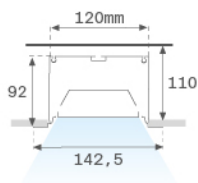

**Finish:** Gloss grey

**Dimensions:** 1.162 x 142,5 x 92 mm

**Weight:** 4.190 g

**Installation:** Recessed

**Recessing measures:** 1,174 x 130 x 0 mm

**TECHNICAL SPECIFICATIONS:**

<b>Light output:</b>	5.090 lm	<b>°K :</b>	3000
<b>Plum:</b>	49,2W	<b>CRI :</b>	80
<b>Efficacy:</b>	103,5 lm/w	<b>MacAdam:</b>	3
<b>UGR:</b>	24	<b>Power Supply:</b>	220-240V 50/60Hz
<b>Type:</b>	MID POWER LED	<b>Gear:</b>	Electronic
<b>LED Lifetime:</b>	96.000 L90 B10 (Ta=25°C)		
<b>Power:</b>	45W		