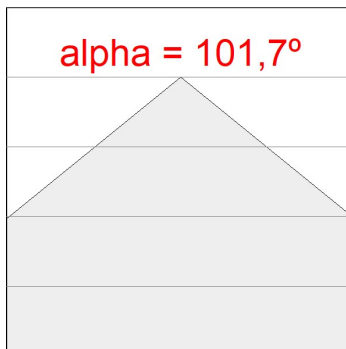

PHOTOMETRIC DATA :

F121RE12HOOP830NG
 $\eta = 100\%$
 $I_{max} = 398 \text{ cd/klm}$
UTE: 1,00D
CIE: 50 82 98 100 100