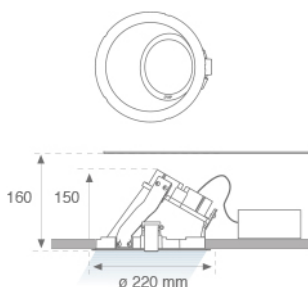

DO2RD40AS830DW

DOMO 220 G2 ASYM 4000 WW DALI

Description:

Round recessed DOMO 220 G2 ASYM 4000 downlight, LAMP brand. With external ring in white lacquered die-cast aluminium and with polycarbonate opal diffuser. Model for MID-POWER LED, 3000K colour temperature and control DALI gear included. Lower asymmetric reflector in high purity aluminium. Insulation class II. Lifetime: 50.000 L90 B10

Finish: Matte white RAL 9010

Weight: 1.616 g

Installation: Recessed

TECHNICAL SPECIFICATIONS:

Light output:	2.737 lm	°K :	3000
Plum:	40,5W	CRI :	80
Efficacy:	67,6 lm/w	MacAdam:	3
Type:	MID POWER LED	Power Supply:	120-240V 50/60Hz
LED Lifetime:	50.000 L80 B10 (Ta=25°C)	Gear:	Adjustable DALI
Power:	37W		

Light output tolerance +/- 10%

CUSTOM MADE OPTIONS:

PHOTOMETRIC DATA :

10041150
 $\eta = 100\%$
 $I_{max} = 582 \text{ cd/klm}$
UTE: 1,00C + 0,00T
CIE: 65 93 99 100 100

ACCESORIES :

Optical

Product code: DITRRD240B
Description: DOMO 220/KOMBIC ACC.TRANSF GLASS BK.