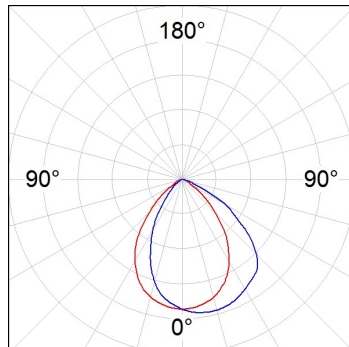

PHOTOMETRIC DATA :

10041150
 $\eta = 100\%$
 $I_{max} = 582 \text{ cd/klm}$
UTE: 1,00C + 0,00T
CIE: 65 93 99 100 100