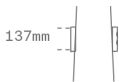

SHOT/FLUT

COARIN060G ACC. CO ARM IND 60-135 GR.

**Description:**

Accessory for floodlight model ACC. CO ARM IND 60-135 GR. LAMP brand. Fixing bracket type to adapt to poles 60-135mm in diameter. Manufactured in aluminium injection lacquered in texturized grey colour.

Finish: Texturised grey**Weight:** 1.290 g**IEE :****Installation:****Lamp:****Type:****Electrical features:****Technical features:****Quality certificates:****Photometrical data:**