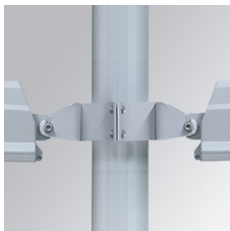

SHOT/FLUT

COARDB120G

ACC. CO ARM DB 120-130 GR.

Description:

Accessory for floodlight model ACC. CO ARM DB 120-130 GR. LAMP brand. Clamp type to adapt 2 luminaires to pole of 120-130mm diameter. Manufactured in aluminium injection lacquered in texturized grey colour.

Finish: Texturised grey

Weight: 1.150 g