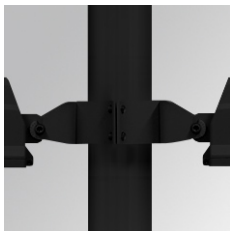

SHOT/FLUT

COARDB120A

ACC. CO ARM DB 120-130 ANT.

Description:

Accessory for floodlight model ACC. CO ARM DB 120-130 ANT. LAMP brand. Clamp type to adapt 2 luminaires to pole of 120-130mm diameter. Manufactured in aluminium injection lacquered in texturized anthracite colour.

Finish: Textured anthracite

Weight: 1.150 g

Installation:

TECHNICAL SPECIFICATIONS:

CUSTOM MADE OPTIONS:

PHOTOMETRIC DATA :